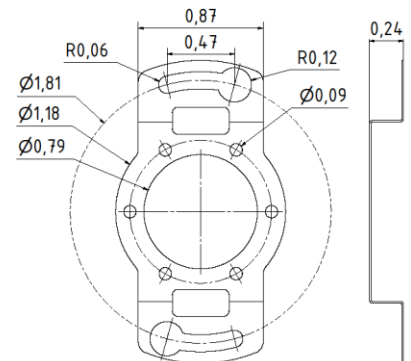

Spring Couplings for SCH32F

mm

Part No. 80140089
 Material: Stainless steel

inches

mm

Part No. 80140189
 Material: Stainless steel

inches

mm

Part No. 80131398
 Material: Stainless steel

inches