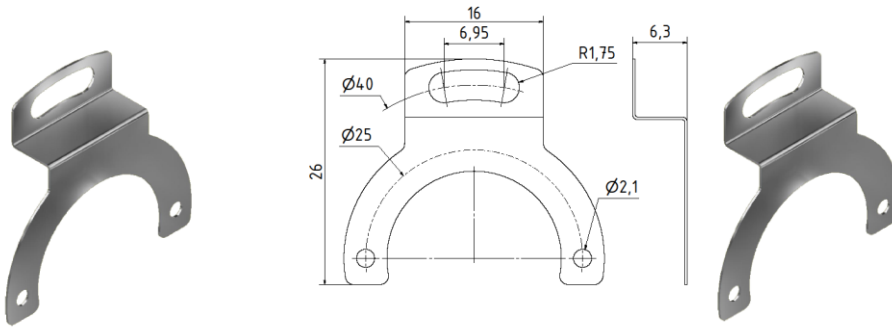

Spring Couplings for SCH32F

mm

Part No. 80140089
 Material: Stainless steel

inches

mm

Part No. 80140189
 Material: Stainless steel

inches

mm

Part No. 80131398
 Material: Stainless steel

inches