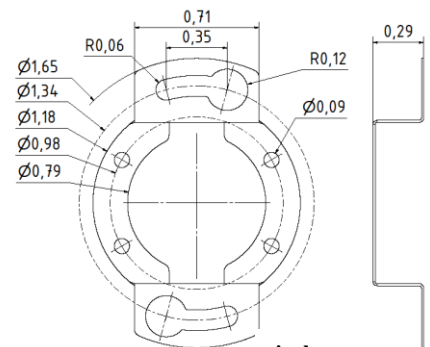

Spring Couplings for SCH32F

mm

Part No. 80140089
 Material: Stainless steel

inches

mm

Part No. 80140189
 Material: Stainless steel

inches

mm

Part No. 80131398
 Material: Stainless steel

inches