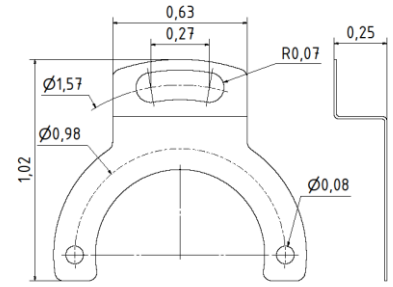

Spring Couplings for SCH32F

mm

Part No. 80140089
 Material: Stainless steel

inches

mm

Part No. 80140189
 Material: Stainless steel

inches

mm

Part No. 80131398
 Material: Stainless steel

inches