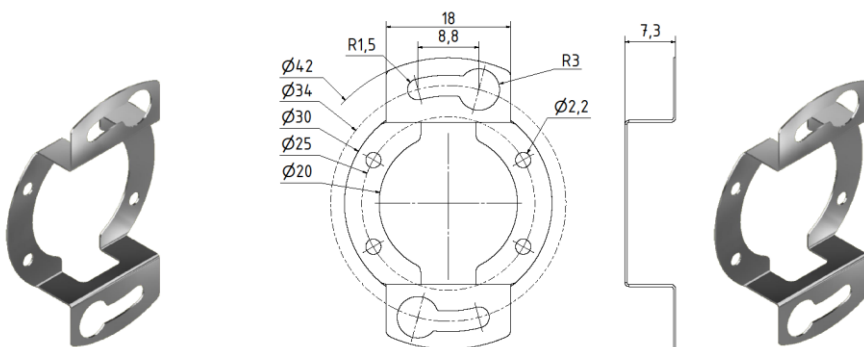

Spring Couplings for SCH32F

mm

Part No. 80140089
 Material: Stainless steel

inches

mm

Part No. 80140189
 Material: Stainless steel

inches

mm

Part No. 80131398
 Material: Stainless steel

inches