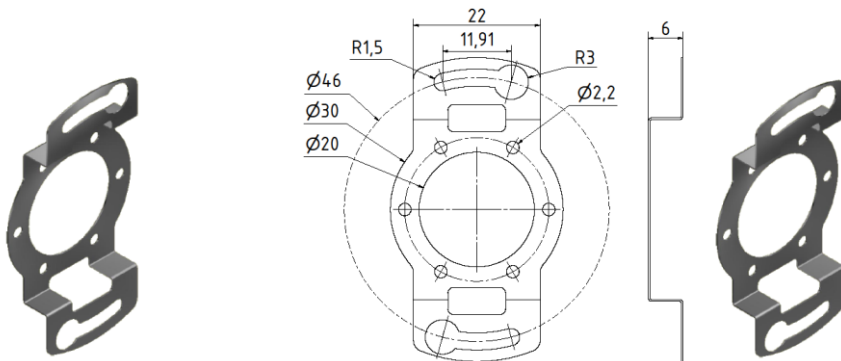

Spring Couplings for SCH32F

mm

Part No. 80140089
 Material: Stainless steel

inches

mm

Part No. 80140189
 Material: Stainless steel

inches

mm

Part No. 80131398
 Material: Stainless steel

inches