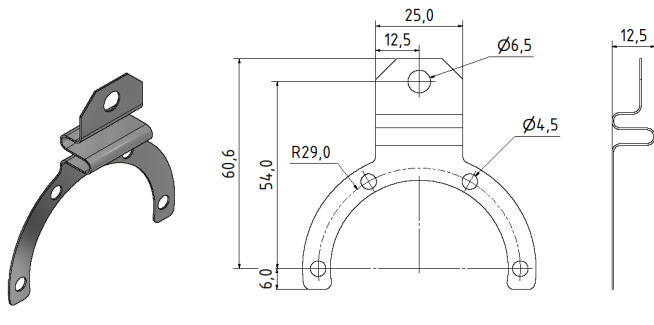

Spring Couplings for 2REX, REXM

mm **Part No. 80147418**
Material: Stainless Steel

inches

mm **Part No. 00140159**
Material: Stainless steel

inches

mm **Part No. 80141203**
Material: Stainless steel

inches

mm **Part No. 80142932**
Material: Stainless steel

inches

Spring Couplings for 2REX, REXM

mm **Part No. 80132983**
Material: Stainless Steel

inches

mm **Part No. 80230208**
Material: Stainless Steel

inches