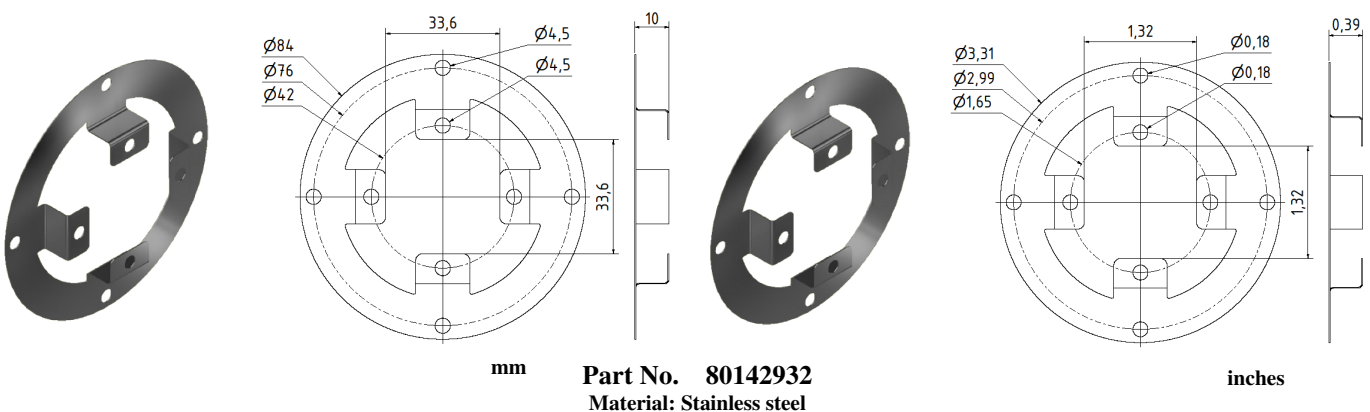

Spring Couplings for 2REX, REXM

mm **Part No. 80147418**
Material: Stainless Steel

inches

mm **Part No. 00140159**
Material: Stainless steel

inches

mm **Part No. 80141203**
Material: Stainless steel

inches

mm **Part No. 80142932**
Material: Stainless steel

inches

Spring Couplings for 2REX, REXM

mm **Part No. 80132983**
Material: Stainless Steel

inches

mm **Part No. 80230208**
Material: Stainless Steel

inches