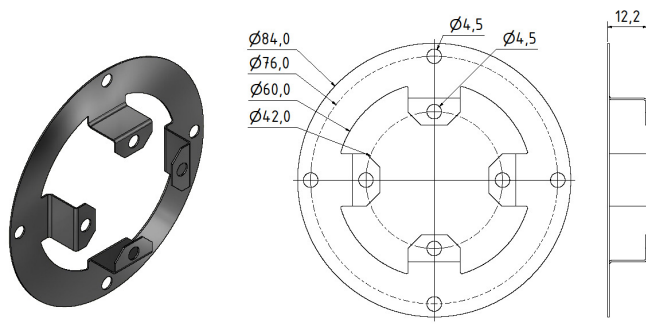

Spring Couplings for 2REX, REXM

mm **Part No. 80147418**
Material: Stainless Steel

inches

mm **Part No. 00140159**
Material: Stainless steel

inches

mm **Part No. 80141203**
Material: Stainless steel

inches

mm **Part No. 80142932**
Material: Stainless steel

inches

Spring Couplings for 2REX, REXM

mm **Part No. 80132983**
Material: Stainless Steel

inches

mm **Part No. 80230208**
Material: Stainless Steel

inches