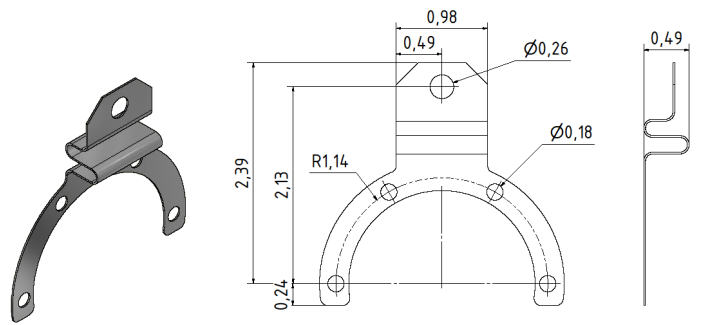

Spring Couplings for 2REX, REXM

mm **Part No. 80147418**
Material: Stainless Steel

inches

mm **Part No. 00140159**
Material: Stainless steel

inches

mm **Part No. 80141203**
Material: Stainless steel

inches

mm **Part No. 80142932**
Material: Stainless steel

inches

Spring Couplings for 2REX, REXM

mm **Part No. 80132983**
Material: Stainless Steel

inches

mm **Part No. 80230208**
Material: Stainless Steel

inches