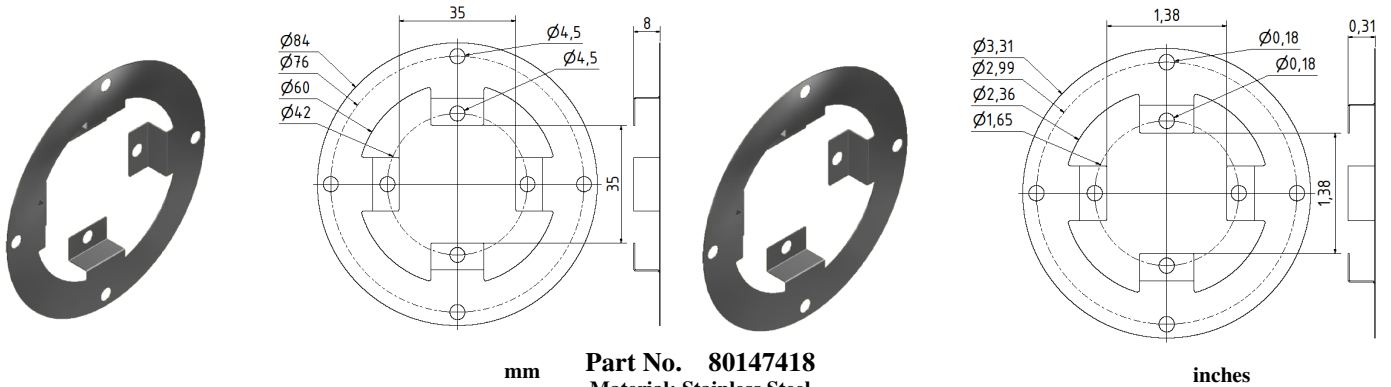

Spring Couplings for 2REX, REXM

mm **Part No. 80147418**
Material: Stainless Steel

inches

mm **Part No. 00140159**
Material: Stainless steel

inches

mm **Part No. 80141203**
Material: Stainless steel

inches

mm **Part No. 80142932**
Material: Stainless steel

inches

Spring Couplings for 2REX, REXM

mm **Part No. 80132983**
Material: Stainless Steel

inches

mm **Part No. 80230208**
Material: Stainless Steel

inches