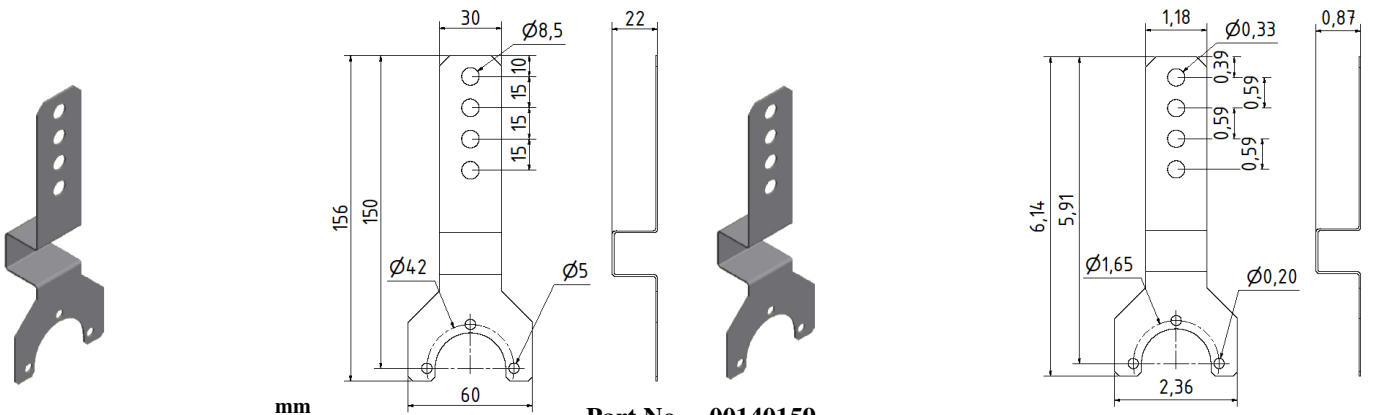

Spring Couplings for 2REX, REXM

mm **Part No. 80147418**
Material: Stainless Steel

inches

mm **Part No. 00140159**
Material: Stainless steel

inches

mm **Part No. 80141203**
Material: Stainless steel

inches

mm **Part No. 80142932**
Material: Stainless steel

inches

Spring Couplings for 2REX, REXM

mm **Part No. 80132983**
Material: Stainless Steel

inches

mm **Part No. 80230208**
Material: Stainless Steel

inches