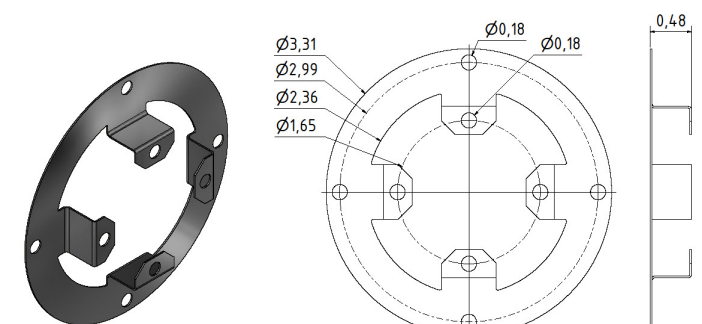

Spring Couplings for 2REX, REXM

mm **Part No. 80147418**
Material: Stainless Steel

inches

mm **Part No. 00140159**
Material: Stainless steel

inches

mm **Part No. 80141203**
Material: Stainless steel

inches

mm **Part No. 80142932**
Material: Stainless steel

inches

Spring Couplings for 2REX, REXM

mm **Part No. 80132983**
Material: Stainless Steel

inches

mm **Part No. 80230208**
Material: Stainless Steel

inches