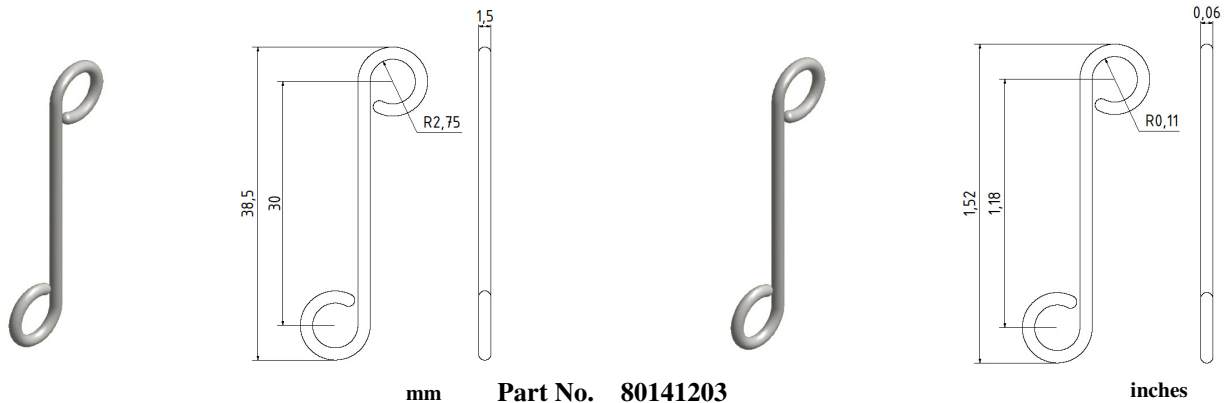

Spring Couplings for 2REX, REXM

mm **Part No. 80147418**
Material: Stainless Steel

inches

mm **Part No. 00140159**
Material: Stainless steel

inches

mm **Part No. 80141203**
Material: Stainless steel

inches

mm **Part No. 80142932**
Material: Stainless steel

inches

Spring Couplings for 2REX, REXM

mm **Part No. 80132983**
Material: Stainless Steel

inches

mm **Part No. 80230208**
Material: Stainless Steel

inches