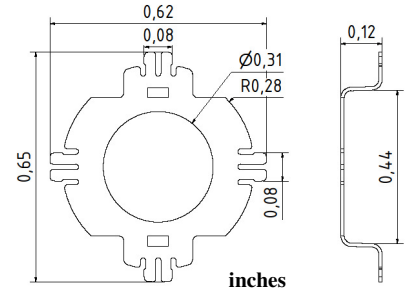

Spring Couplings for SCH16F

Part No. 80149061
Material: Stainless steel

Part No. 80142665
Material: Stainless Steel

Part No. 80142773
Material: Stainless Steel

Part No. 70130015
Material: Stainless steel