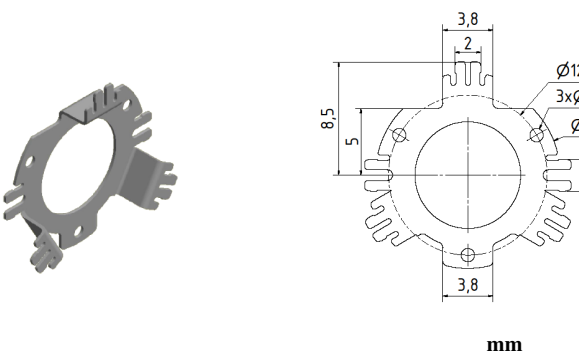

Spring Couplings for SCH16F

Part No. 80149061
Material: Stainless steel

Part No. 80142665
Material: Stainless Steel

Part No. 80142773
Material: Stainless Steel

Part No. 70130015
Material: Stainless steel