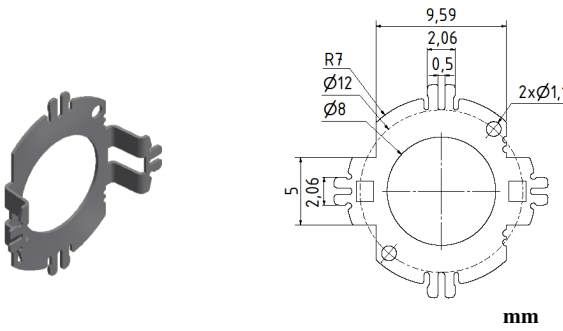

Spring Couplings for SCH16F

Part No. 80149061
Material: Stainless steel

Part No. 80142665
Material: Stainless Steel

Part No. 80142773
Material: Stainless Steel

Part No. 70130015
Material: Stainless steel