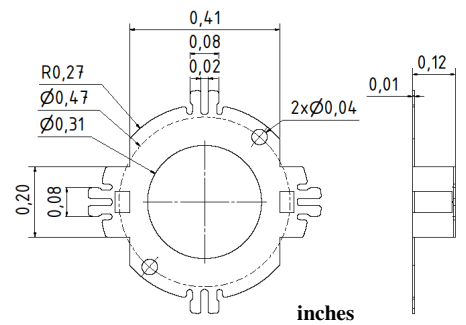

Spring Couplings for SCH16F

Part No. 80149061
Material: Stainless steel

Part No. 80142665
Material: Stainless Steel

Part No. 80142773
Material: Stainless Steel

Part No. 70130015
Material: Stainless steel