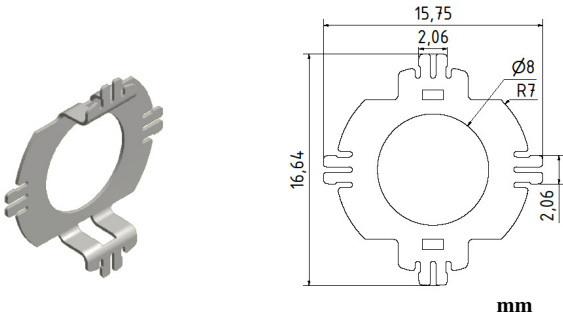

Spring Couplings for SCH16F

Part No. 80149061
Material: Stainless steel

Part No. 80142665
Material: Stainless Steel

Part No. 80142773
Material: Stainless Steel

Part No. 70130015
Material: Stainless steel