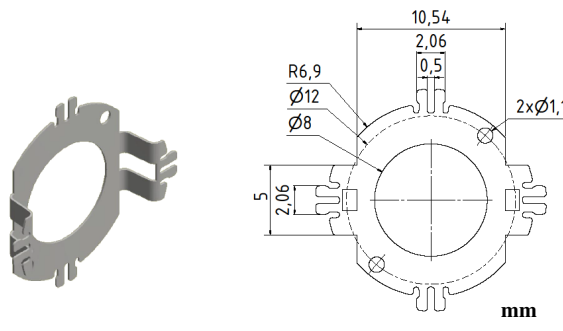

Spring Couplings for SCH16F

Part No. 80149061
Material: Stainless steel

Part No. 80142665
Material: Stainless Steel

Part No. 80142773
Material: Stainless Steel

Part No. 70130015
Material: Stainless steel