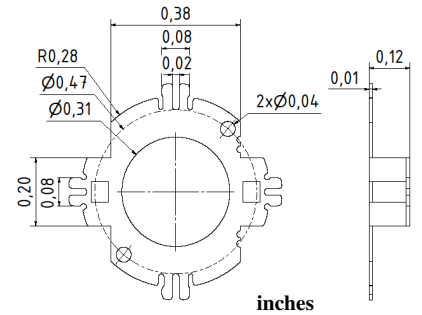

Spring Couplings for SCH16F

Part No. 80149061
Material: Stainless steel

Part No. 80142665
Material: Stainless Steel

Part No. 80142773
Material: Stainless Steel

Part No. 70130015
Material: Stainless steel