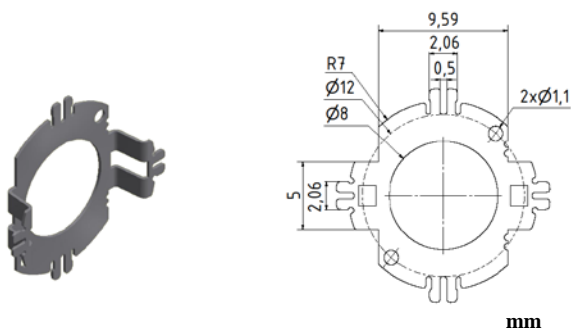

Spring Couplings for SCH16F

mm

Part No. 80149061
 Material: Stainless steel

inches

mm

Part No. 80142626
 Material: Stainless steel

inches

mm

Part No. 80142665
 Material: Stainless Steel

inches

mm

Part No. 80142773
 Material: Stainless Steel

inches

Spring Couplings for SCH16F

mm

Part No. 70130015

Material: Stainless steel

inches