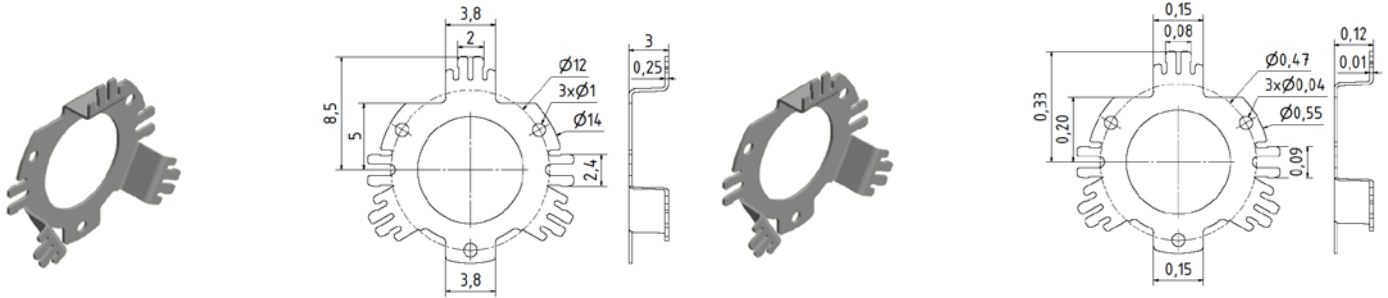

Spring Couplings for SCH16F

mm

Part No. 80149061
 Material: Stainless steel

inches

mm

Part No. 80142626
 Material: Stainless steel

inches

mm

Part No. 80142665
 Material: Stainless Steel

inches

mm

Part No. 80142773
 Material: Stainless Steel

inches

Spring Couplings for SCH16F

mm

Part No. 70130015

Material: Stainless steel

inches