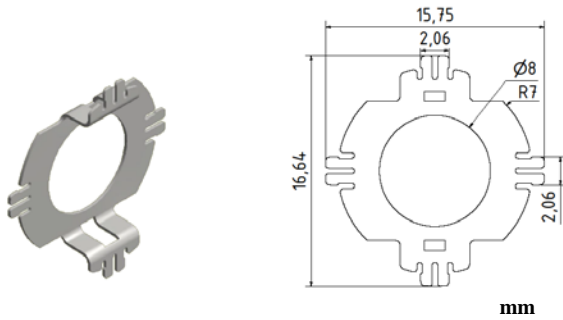

Spring Couplings for SCH16F

mm

Part No. 80149061
 Material: Stainless steel

inches

mm

Part No. 80142626
 Material: Stainless steel

inches

mm

Part No. 80142665
 Material: Stainless Steel

inches

mm

Part No. 80142773
 Material: Stainless Steel

inches

Spring Couplings for SCH16F

mm

Part No. 70130015

Material: Stainless steel

inches