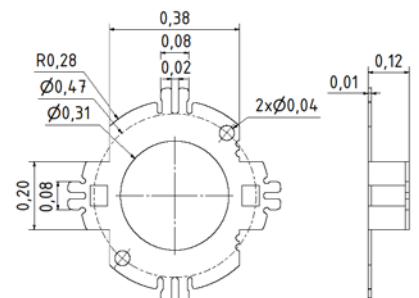

Spring Couplings for SCH16F

mm

Part No. 80149061
 Material: Stainless steel

inches

mm

Part No. 80142626
 Material: Stainless steel

inches

mm

Part No. 80142665
 Material: Stainless Steel

inches

mm

Part No. 80142773
 Material: Stainless Steel

inches

Spring Couplings for SCH16F

mm

Part No. 70130015

Material: Stainless steel

inches