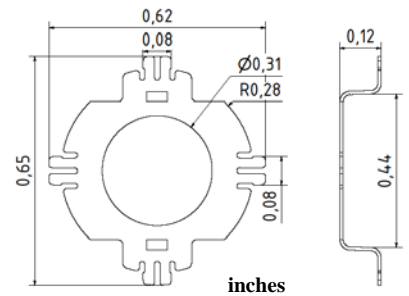

Spring Couplings for SCH16F

mm

Part No. 80149061
 Material: Stainless steel

inches

mm

Part No. 80142626
 Material: Stainless steel

inches

mm

Part No. 80142665
 Material: Stainless Steel

inches

mm

Part No. 80142773
 Material: Stainless Steel

inches

Spring Couplings for SCH16F

mm

Part No. 70130015

Material: Stainless steel

inches