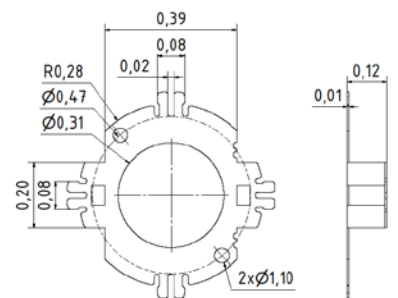

Spring Couplings for SCH16F

mm

Part No. 80149061
 Material: Stainless steel

inches

mm

Part No. 80142626
 Material: Stainless steel

inches

mm

Part No. 80142665
 Material: Stainless Steel

inches

mm

Part No. 80142773
 Material: Stainless Steel

inches

Spring Couplings for SCH16F

mm

Part No. 70130015

Material: Stainless steel

inches