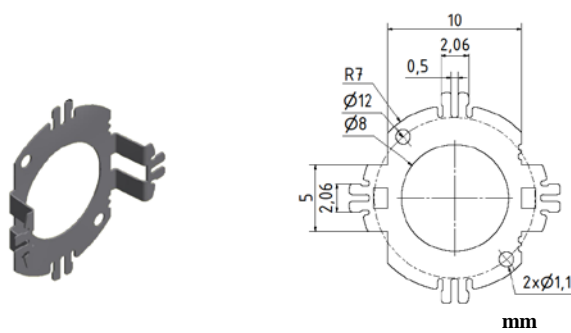

Spring Couplings for SCH16F

mm

Part No. 80149061
 Material: Stainless steel

inches

mm

Part No. 80142626
 Material: Stainless steel

inches

mm

Part No. 80142665
 Material: Stainless Steel

inches

mm

Part No. 80142773
 Material: Stainless Steel

inches

Spring Couplings for SCH16F

mm

Part No. 70130015

Material: Stainless steel

inches