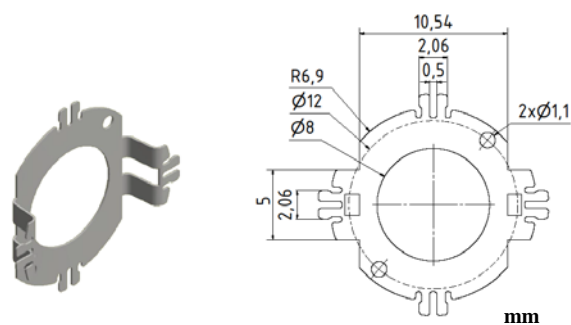

Spring Couplings for SCH16F

mm

Part No. 80149061
 Material: Stainless steel

inches

mm

Part No. 80142626
 Material: Stainless steel

inches

mm

Part No. 80142665
 Material: Stainless Steel

inches

mm

Part No. 80142773
 Material: Stainless Steel

inches

Spring Couplings for SCH16F

mm

Part No. 70130015

Material: Stainless steel

inches