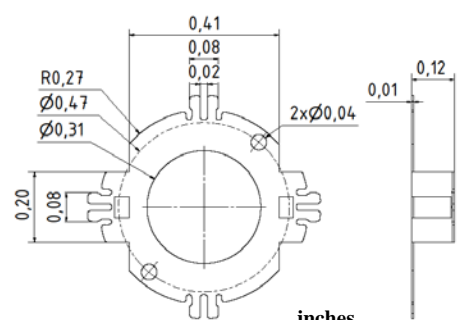

Spring Couplings for SCH16F

mm

Part No. 80149061
 Material: Stainless steel

inches

mm

Part No. 80142626
 Material: Stainless steel

inches

mm

Part No. 80142665
 Material: Stainless Steel

inches

mm

Part No. 80142773
 Material: Stainless Steel

inches

Spring Couplings for SCH16F

mm

Part No. 70130015

Material: Stainless steel

inches