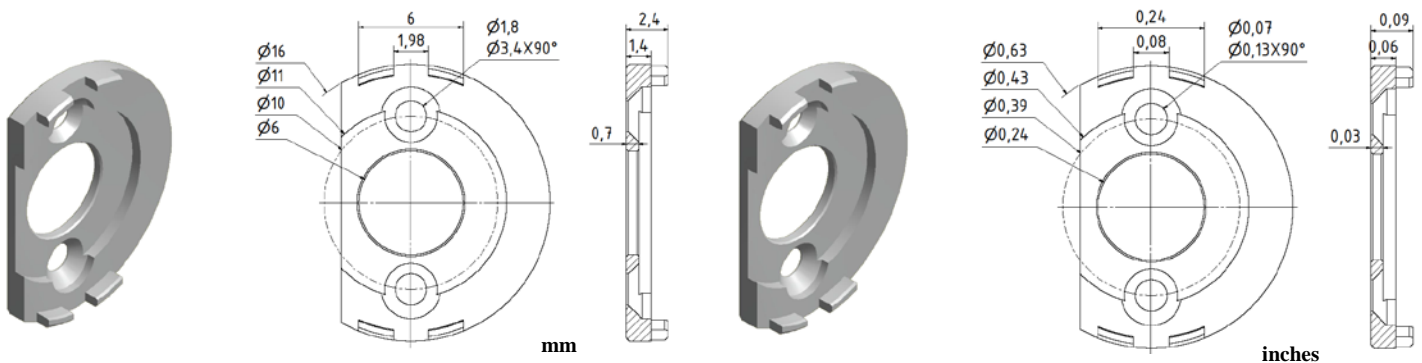

## Flange for SCH16G

For Maxon S2322

**Part No. 80131713**  
 Material: Aluminium

For Maxon RE-max16

**Part No. 80131334**  
 Material: Aluminium

For Maxon RE-max17/21/24/29  
 Amax 16/19/22/16, RE025 & S2322

**Part No. 80139257**  
 Material: Aluminium