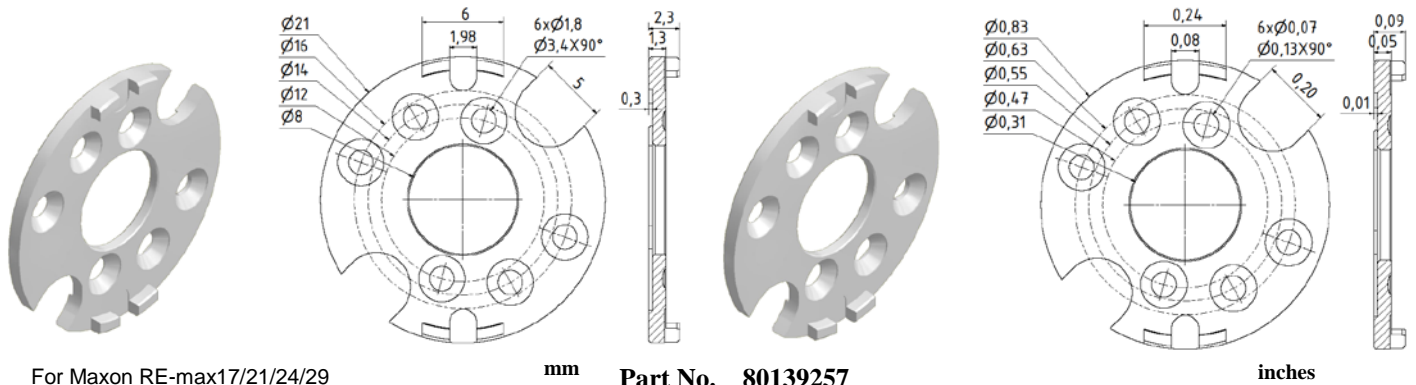

## Flange for SCH16G

For Maxon S2322

**Part No. 80131713**  
 Material: Aluminium

For Maxon RE-max16

**Part No. 80131334**  
 Material: Aluminium

For Maxon RE-max17/21/24/29  
 Amax 16/19/22/16, RE025 & S2322

**Part No. 80139257**  
 Material: Aluminium