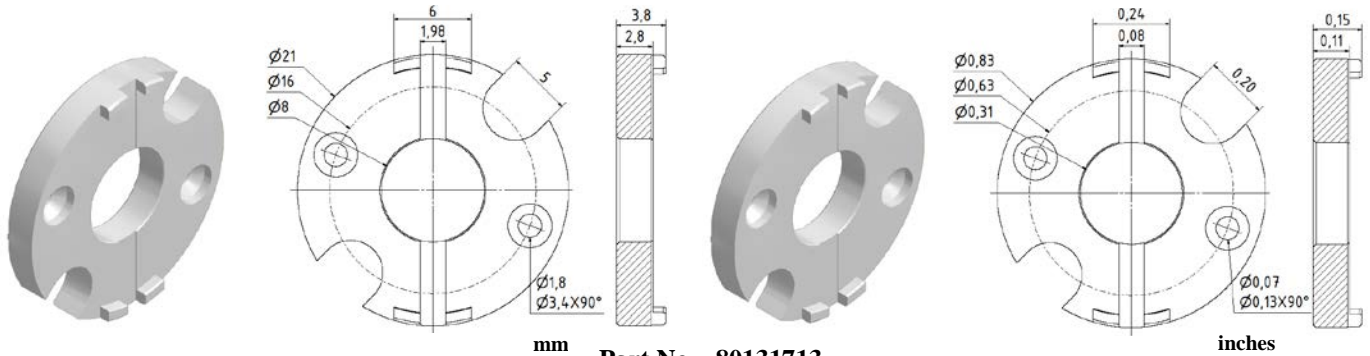

## Flange for SCH16G

For Maxon S2322

**Part No. 80131713**  
 Material: Aluminium

For Maxon RE-max16

**Part No. 80131334**  
 Material: Aluminium

For Maxon RE-max17/21/24/29  
 Amax 16/19/22/16, RE025 & S2322

**Part No. 80139257**  
 Material: Aluminium