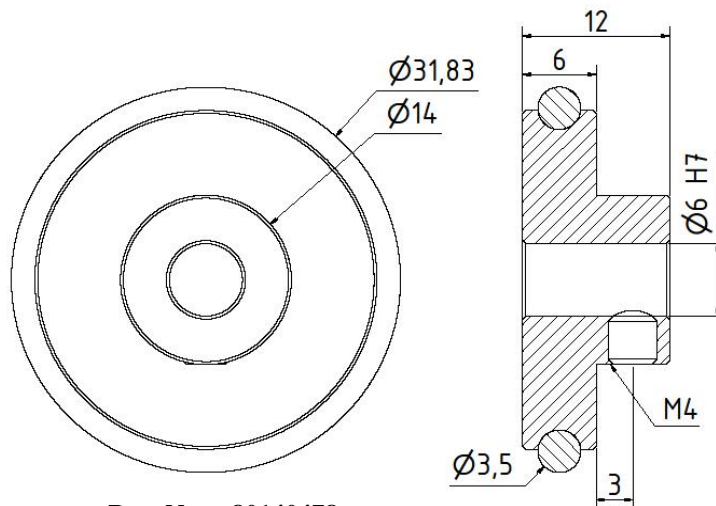

Measuring wheel circumference = 100 mm

Part No. 80149771
Material: Aluminium/rubber

Part No. 80140478
Material: Aluminium/rubber