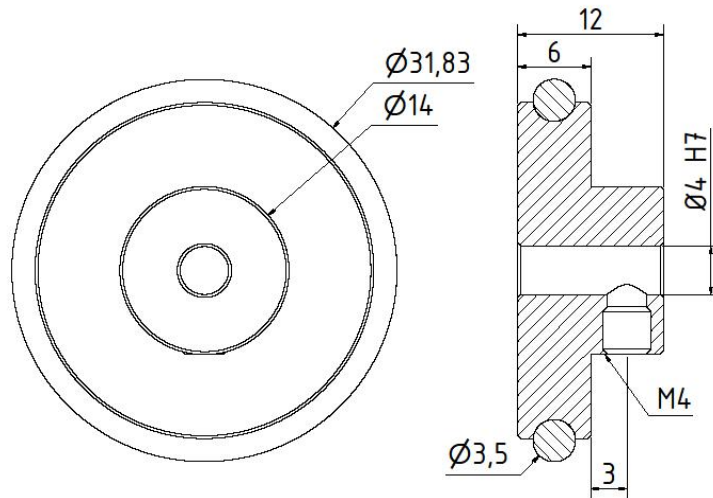

Measuring wheel circumference = 100 mm

Part No. 80149771
Material: Aluminium/rubber

Part No. 80140478
Material: Aluminium/rubber