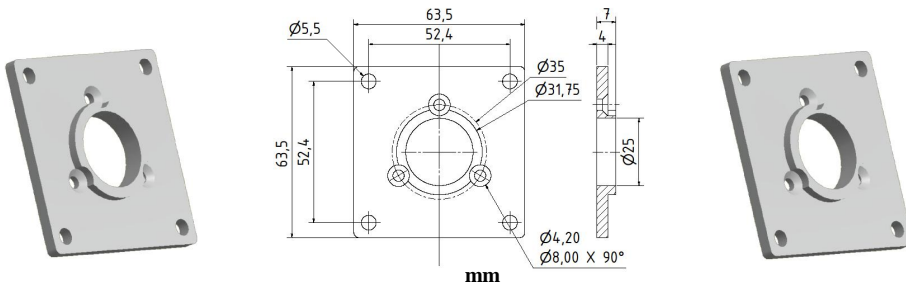

## Flange for SCA50

For L-L 58

Material: Aluminium

For DANAHER

Material: Aluminium

Part No. 80148125

Material: Aluminium

For Nodosafar

Part No. 80143563

Material: Aluminium

For Stema

## Flange for SCA50

mm

inches

**Part No. 80139112**

Material: Aluminium

For FGP211

mm

inches

**Part No. 80132742**

Material: Aluminium

For Stork

mm

inches

**Part No. 80139448**

Material: Aluminium

For Lønne scand.