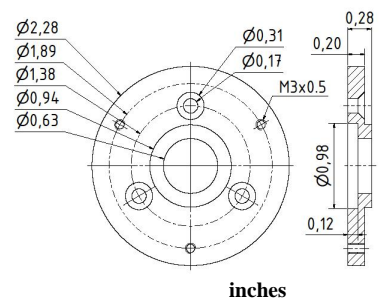

## Flange for SCA50

For L-L 58

Material: Aluminium

For DANAHER

Material: Aluminium

Part No. 80148125

Material: Aluminium

For Nodosafar

Part No. 80143563

Material: Aluminium

For Stema

## Flange for SCA50

mm

inches

**Part No. 80139112**

Material: Aluminium

For FGP211

mm

inches

**Part No. 80132742**

Material: Aluminium

For Stork

mm

inches

**Part No. 80139448**

Material: Aluminium

For Lønne scand.