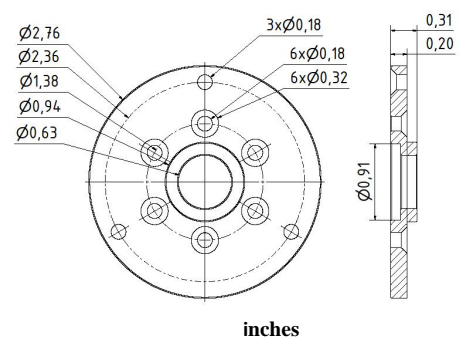

## Flange for SCA50

mm

inches

**Part No. 80139112**

Material: Aluminium

For FGP211

mm

inches

**Part No. 80132742**

Material: Aluminium

For Stork

mm

inches

**Part No. 80139448**

Material: Aluminium

For Lønne scand.