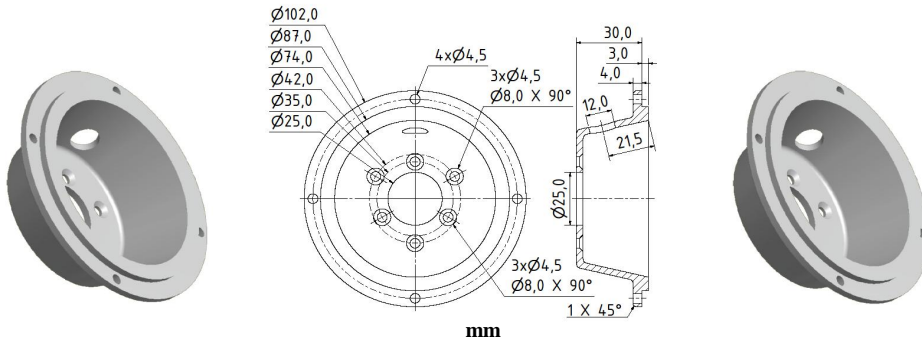

## Flange for SCA50

For L-L 58

Material: Aluminium

For DANAHER

Material: Aluminium

Part No. 80148125

Material: Aluminium

For Nodosafar

Part No. 80143563

Material: Aluminium

For Stema

## Flange for SCA50

mm

inches

**Part No. 80139112**

Material: Aluminium

For FGP211

mm

inches

**Part No. 80132742**

Material: Aluminium

For Stork

mm

inches

**Part No. 80139448**

Material: Aluminium

For Lønne scand.