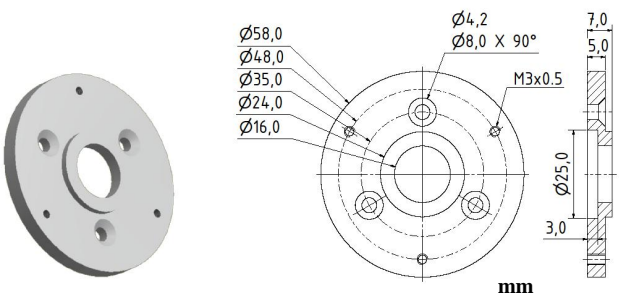

## Flange for SCA50

For L-L 58

Material: Aluminium

For DANAHER

Material: Aluminium

Part No. 80148125

Material: Aluminium

For Nodosafar

Part No. 80143563

Material: Aluminium

For Stema

## Flange for SCA50

mm

inches

**Part No. 80139112**

Material: Aluminium

For FGP211

mm

inches

**Part No. 80132742**

Material: Aluminium

For Stork

mm

inches

**Part No. 80139448**

Material: Aluminium

For Lønne scand.