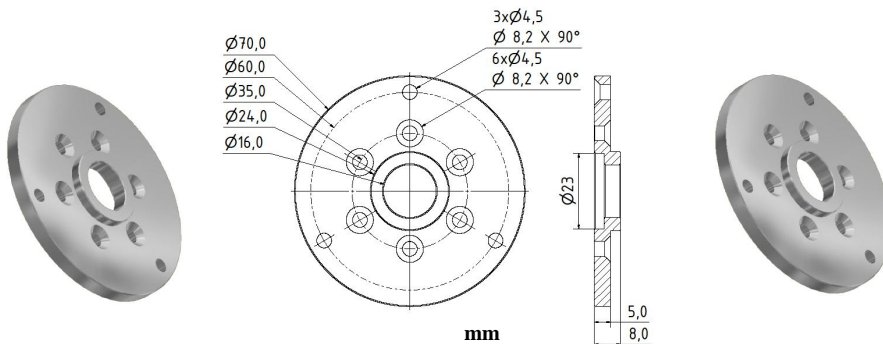

## Flange for SCA50

mm

inches

**Part No. 80139112**

Material: Aluminium

For FGP211

mm

inches

**Part No. 80132742**

Material: Aluminium

For Stork

mm

inches

**Part No. 80139448**

Material: Aluminium

For Lønne scand.