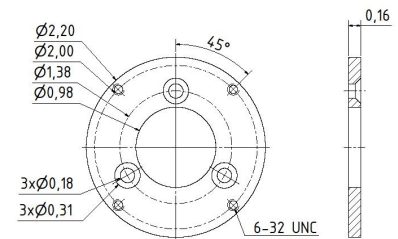

## Flange for SCA50

For L-L 58

Material: Aluminium

For DANAHER

Material: Aluminium

Part No. 80148125

Material: Aluminium

For Nodosafar

## Flange for SCA50

mm

inches

**Part No. 80139112**

Material: Aluminium

For FGP211

mm

inches

**Part No. 80132742**

Material: Aluminium

For Stork

mm

inches

**Part No. 80139448**

Material: Aluminium

For Lønne scand.