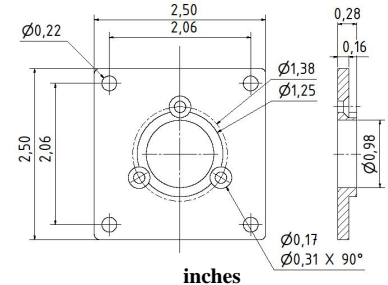

## Flange for SCA50

mm

inches

**Part No. 80139112**

Material: Aluminium

For FGP211

mm

inches

**Part No. 80132742**

Material: Aluminium

For Stork

mm

inches

**Part No. 80139448**

Material: Aluminium

For Lønne scand.