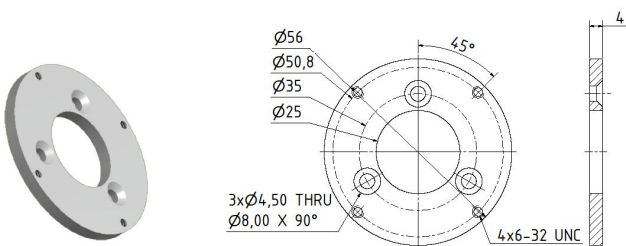

## Flange for SCA50

For L-L 58

Material: Aluminium

For DANAHER

Material: Aluminium

Part No. 80148125

Material: Aluminium

For Nodosafar

Part No. 80143563

Material: Aluminium

For Stema

## Flange for SCA50

mm

inches

**Part No. 80139112**

Material: Aluminium

For FGP211

mm

inches

**Part No. 80132742**

Material: Aluminium

For Stork

mm

inches

**Part No. 80139448**

Material: Aluminium

For Lønne scand.