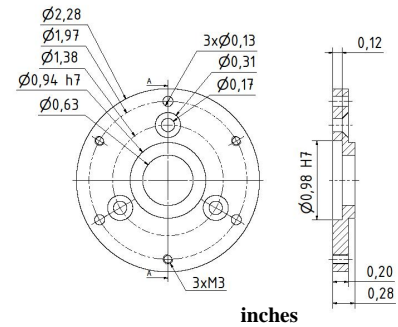

## Flange for SCA50

For L-L 58

Material: Aluminium

For DANAHER

Material: Aluminium

Part No. 80148125

Material: Aluminium

For Nodosafar

Part No. 80143563

Material: Aluminium

For Stema

## Flange for SCA50

mm

inches

**Part No. 80139112**

Material: Aluminium

For FGP211

mm

inches

**Part No. 80132742**

Material: Aluminium

For Stork

mm

inches

**Part No. 80139448**

Material: Aluminium

For Lønne scand.