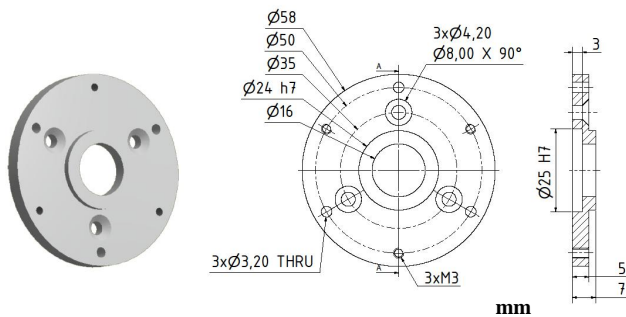

## Flange for SCA50

For L-L 58

Material: Aluminium

For DANAHER

Material: Aluminium

Part No. 80148125

Material: Aluminium

For Nodosafar

Part No. 80143563

Material: Aluminium

For Stema

## Flange for SCA50

mm

inches

**Part No. 80139112**

Material: Aluminium

For FGP211

mm

inches

**Part No. 80132742**

Material: Aluminium

For Stork

mm

inches

**Part No. 80139448**

Material: Aluminium

For Lønne scand.