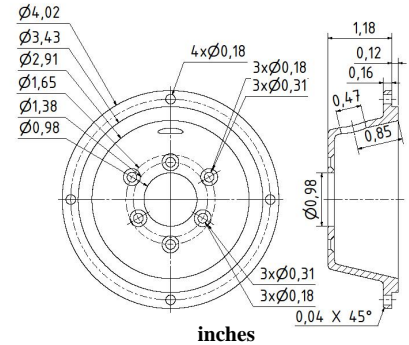

## Flange for SCA50

For L-L 58

Material: Aluminium

For DANAHER

Material: Aluminium

Part No. 80148125

Material: Aluminium

For Nodosafar

Part No. 80143563

Material: Aluminium

For Stema

## Flange for SCA50

mm

inches

**Part No. 80139112**

Material: Aluminium

For FGP211

mm

inches

**Part No. 80132742**

Material: Aluminium

For Stork

mm

inches

**Part No. 80139448**

Material: Aluminium

For Lønne scand.