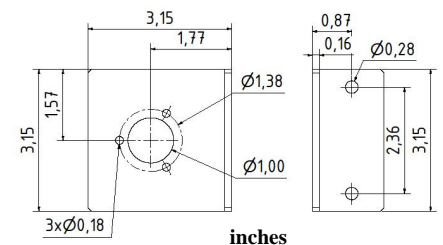

Part No. 80148125

Material: Aluminium

For Nodosafar