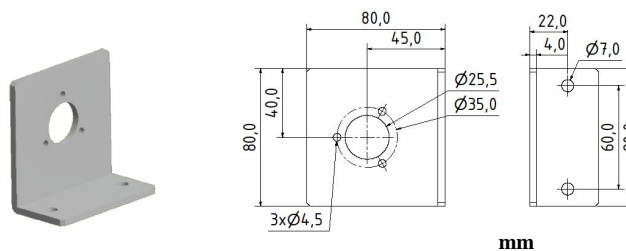

## Flange for SCA50

For L-L 58

Material: Aluminium

For DANAHER

Material: Aluminium

Part No. 80148125

Material: Aluminium

For Nodosafar

Part No. 80143563

Material: Aluminium

For Stema

## Flange for SCA50

mm

inches

**Part No. 80139112**

Material: Aluminium

For FGP211

mm

inches

**Part No. 80132742**

Material: Aluminium

For Stork

mm

inches

**Part No. 80139448**

Material: Aluminium

For Lønne scand.