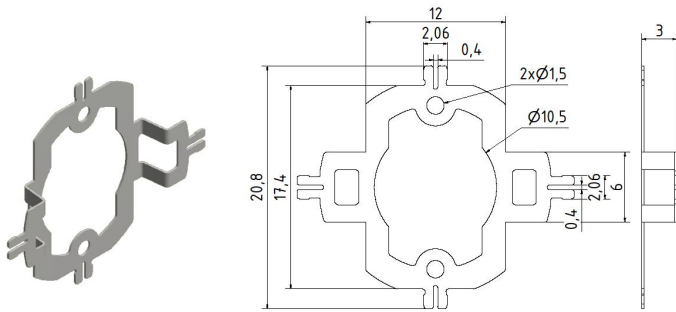

Spring Couplings for SCH24

mm

Part No. 80147242
Material: Stainless steel

inches

mm

Part No. 80139908
Material: Stainless steel

inches