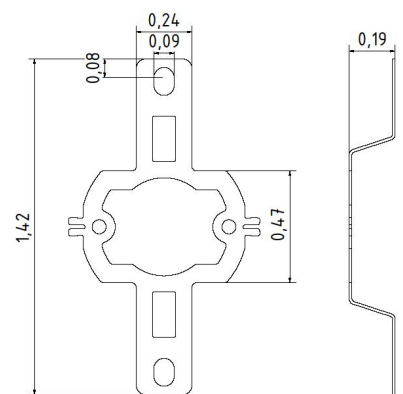

Spring Couplings for SCH24

mm

Part No. 80147242
Material: Stainless steel

inches

mm

Part No. 80139908
Material: Stainless steel

inches