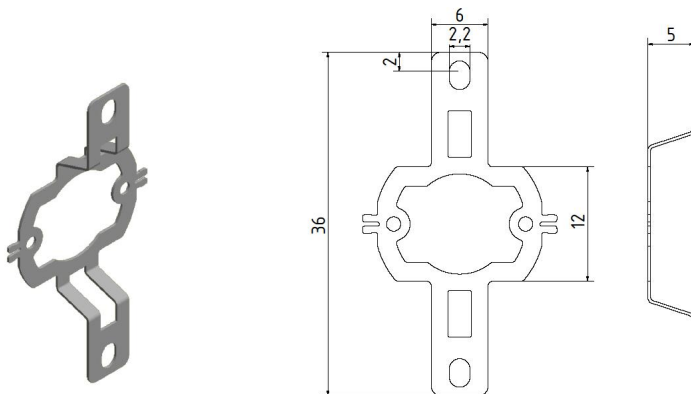

Spring Couplings for SCH24

mm

Part No. 80147242
Material: Stainless steel

inches

mm

Part No. 80139908
Material: Stainless steel

inches