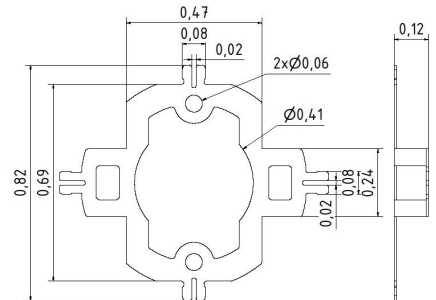

Spring Couplings for SCH24

mm

Part No. 80147242
Material: Stainless steel

inches

mm

Part No. 80139908
Material: Stainless steel

inches