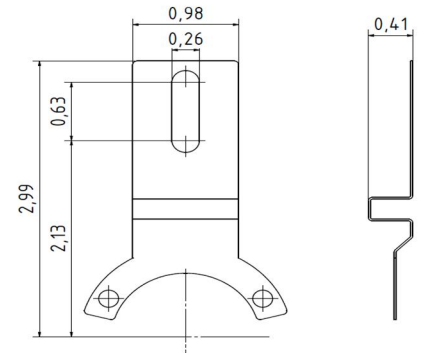

**Spring Couplings for SCH50I, SCH50IB, SCH50IF**

**Part No. 80147042**  
Material: Stainless Steel

inches

mm

**Part No. 80149764**  
Material: Stainless steel

inches

mm

**Part No. 80149823**  
Material: Stainless steel

inches

mm

**Part No. 80131035**  
Material: Stainless steel

inches

**Spring Couplings for SCH50I, SCH50IB, SCH50IF**