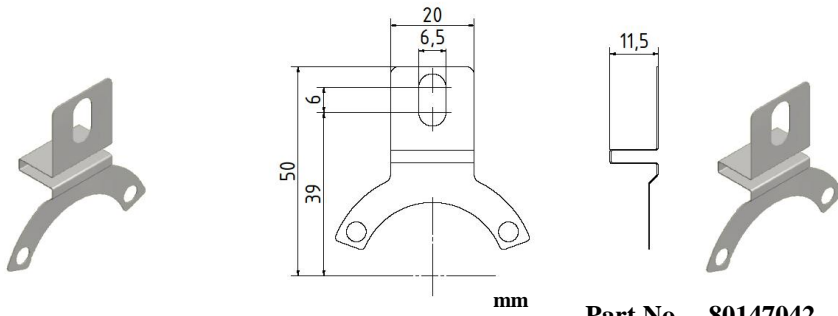

**Spring Couplings for SCH50I, SCH50IB, SCH50IF**

**Part No. 80147042**  
Material: Stainless Steel

inches

mm

**Part No. 80149764**  
Material: Stainless steel

inches

mm

**Part No. 80149823**  
Material: Stainless steel

inches

mm

**Part No. 80131035**  
Material: Stainless steel

inches

**Spring Couplings for SCH50I, SCH50IB, SCH50IF**