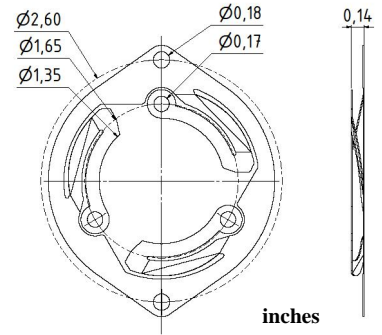

**Spring Couplings for SCH50I, SCH50IB, SCH50IF**

**Part No. 80147042**  
Material: Stainless Steel

inches

mm

**Part No. 80149764**  
Material: Stainless steel

inches

mm

**Part No. 80149823**  
Material: Stainless steel

inches

mm

**Part No. 80131035**  
Material: Stainless steel

inches

**Spring Couplings for SCH50I, SCH50IB, SCH50IF**