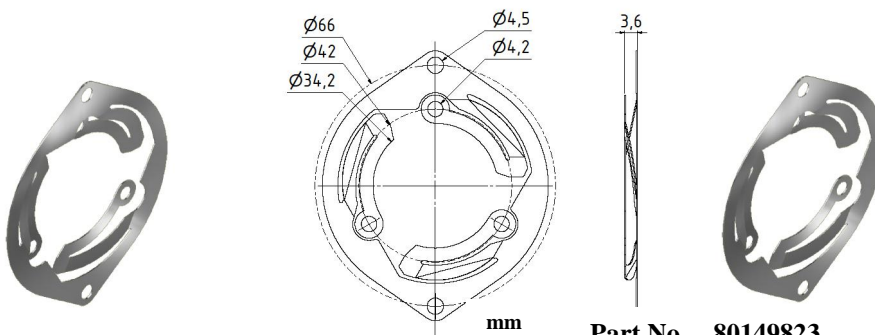

**Spring Couplings for SCH50I, SCH50IB, SCH50IF**

**Part No. 80147042**  
Material: Stainless Steel

inches

mm

**Part No. 80149764**  
Material: Stainless steel

inches

mm

**Part No. 80149823**  
Material: Stainless steel

inches

mm

**Part No. 80131035**  
Material: Stainless steel

inches

**Spring Couplings for SCH50I, SCH50IB, SCH50IF**