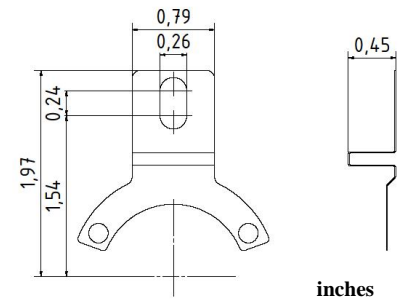

**Spring Couplings for SCH50I, SCH50IB, SCH50IF**

**Part No. 80147042**  
Material: Stainless Steel

inches

mm

**Part No. 80149764**  
Material: Stainless steel

inches

mm

**Part No. 80149823**  
Material: Stainless steel

inches

mm

**Part No. 80131035**  
Material: Stainless steel

inches

**Spring Couplings for SCH50I, SCH50IB, SCH50IF**