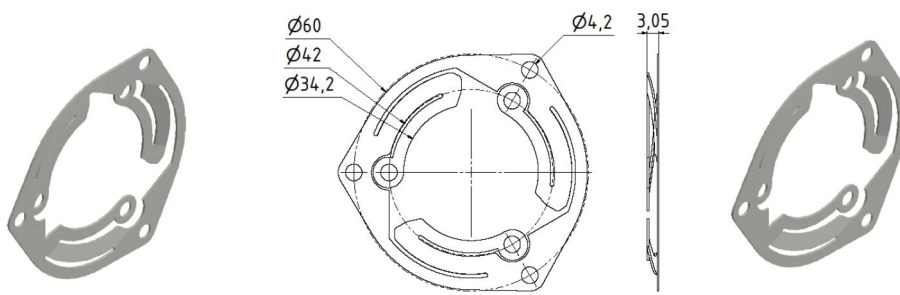

**Spring Couplings for SCH50I, SCH50IB, SCH50IF**

**Part No. 80147042**  
Material: Stainless Steel

inches

mm

**Part No. 80149764**  
Material: Stainless steel

inches

mm

**Part No. 80149823**  
Material: Stainless steel

inches

mm

**Part No. 80131035**  
Material: Stainless steel

inches

**Spring Couplings for SCH50I, SCH50IB, SCH50IF**