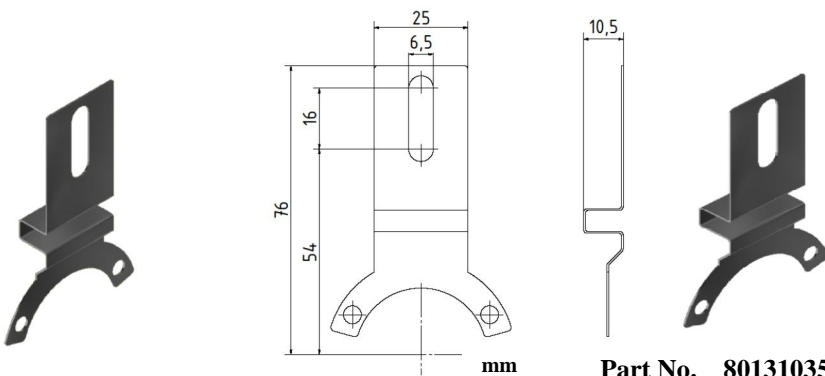

**Spring Couplings for SCH50I, SCH50IB, SCH50IF**

**Part No. 80147042**  
Material: Stainless Steel

inches

mm

**Part No. 80149764**  
Material: Stainless steel

inches

mm

**Part No. 80149823**  
Material: Stainless steel

inches

mm

**Part No. 80131035**  
Material: Stainless steel

inches

**Spring Couplings for SCH50I, SCH50IB, SCH50IF**