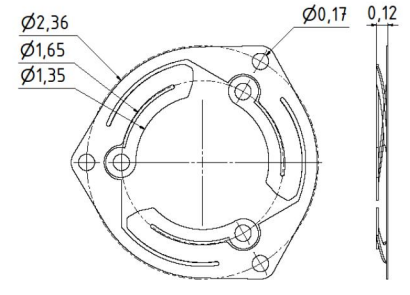

**Spring Couplings for SCH50I, SCH50IB, SCH50IF**

**Part No. 80147042**  
Material: Stainless Steel

inches

mm

**Part No. 80149764**  
Material: Stainless steel

inches

mm

**Part No. 80149823**  
Material: Stainless steel

inches

mm

**Part No. 80131035**  
Material: Stainless steel

inches

**Spring Couplings for SCH50I, SCH50IB, SCH50IF**