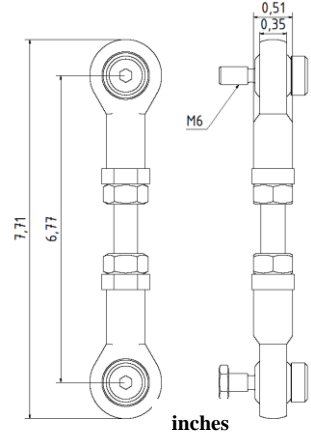

Spring Couplings for SCH80

Part No. 80142610
Material: Stainless steel

Part No. 90141765
Material: Stainless steel

Part No. 80131884

Spring Couplings for SCH80

Part No. 80131699

inches

Part No. 80131523

inches