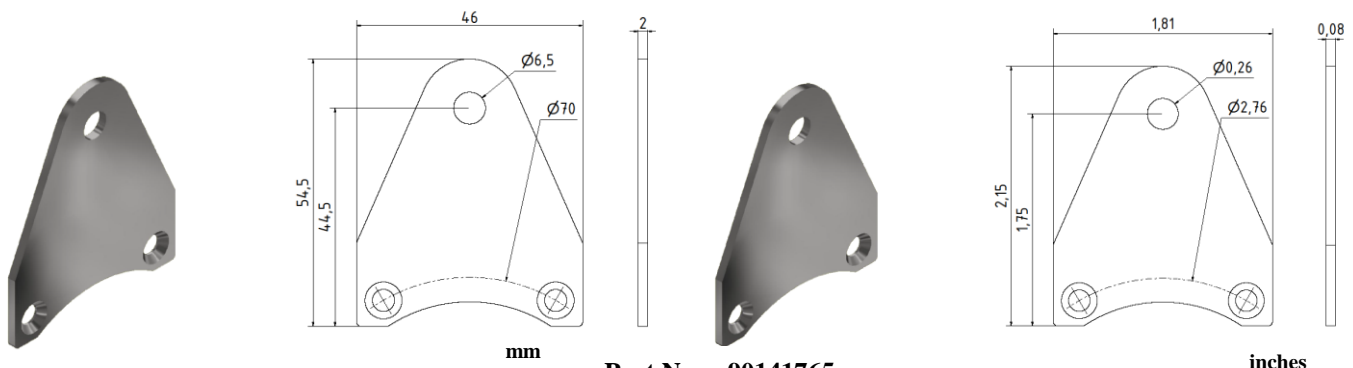

Spring Couplings for SCH80

Part No. 80142610
Material: Stainless steel

Part No. 90141765
Material: Stainless steel

Part No. 80131884

Spring Couplings for SCH80

Part No. 80131699

inches

Part No. 80131523

inches