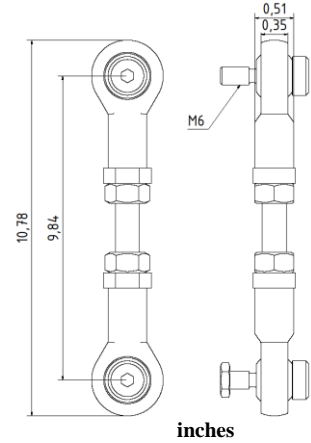

Spring Couplings for SCH80

Part No. 80142610
Material: Stainless steel

Part No. 90141765
Material: Stainless steel

Part No. 80131884

Spring Couplings for SCH80

Part No. 80131699

inches

Part No. 80131523

inches