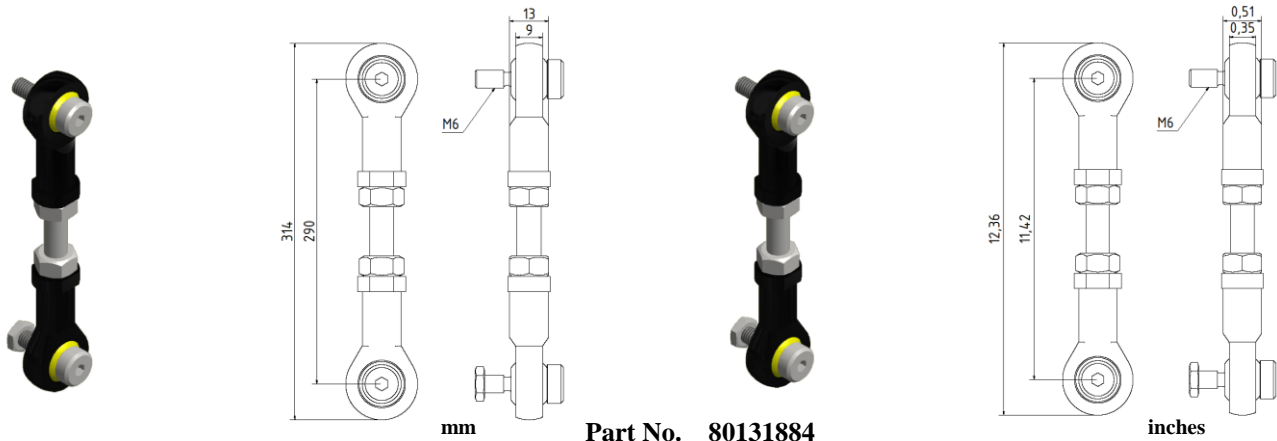

Spring Couplings for SCH80

Part No. 80142610
Material: Stainless steel

Part No. 90141765
Material: Stainless steel

Part No. 80131884

Spring Couplings for SCH80

Part No. 80131699

inches

Part No. 80131523

inches