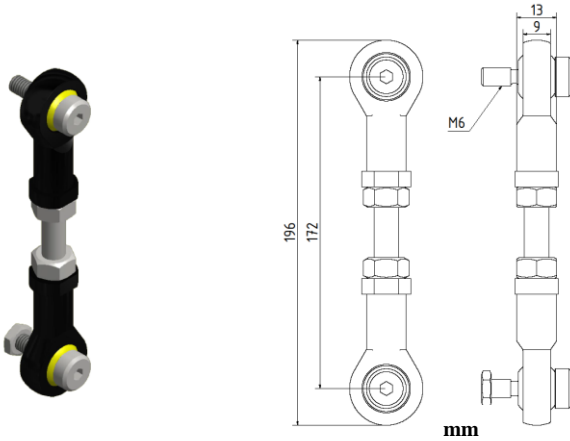

Spring Couplings for SCH80

Part No. 80142610
Material: Stainless steel

Part No. 90141765
Material: Stainless steel

Part No. 80131884

Spring Couplings for SCH80

Part No. 80131699

inches

Part No. 80131523

inches