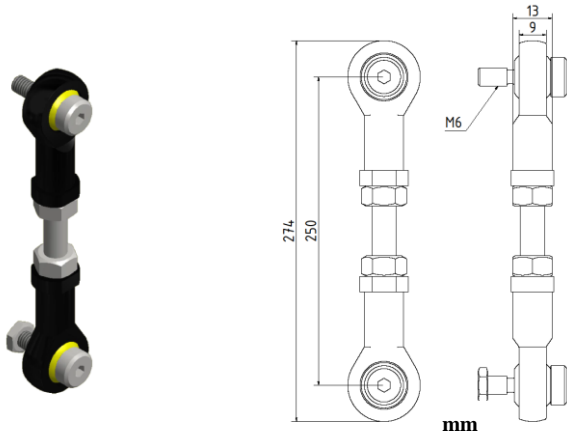

Spring Couplings for SCH80

Part No. 80142610
Material: Stainless steel

Part No. 90141765
Material: Stainless steel

Part No. 80131884

Spring Couplings for SCH80

Part No. 80131699

inches

Part No. 80131523

inches