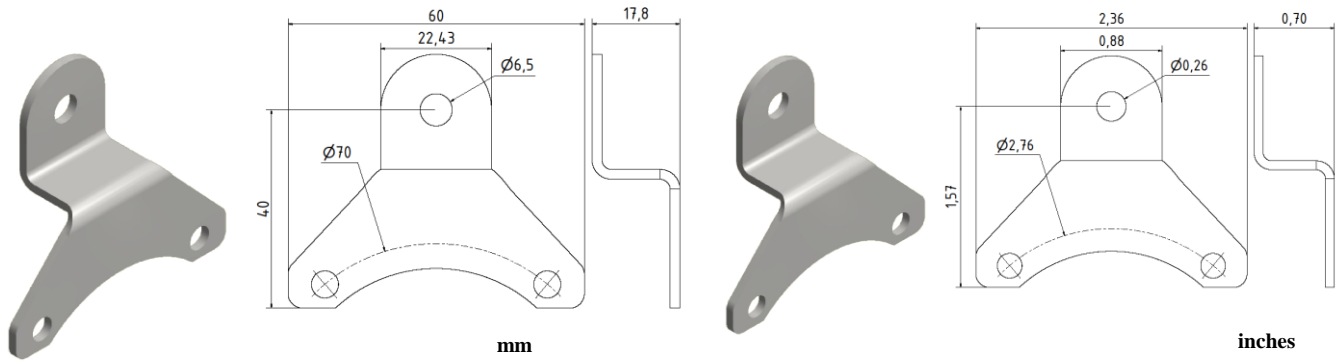

Spring Couplings for SCH80

Part No. 80142610
Material: Stainless steel

Part No. 90141765
Material: Stainless steel

Part No. 80131884

Spring Couplings for SCH80

Part No. 80131699

inches

Part No. 80131523

inches