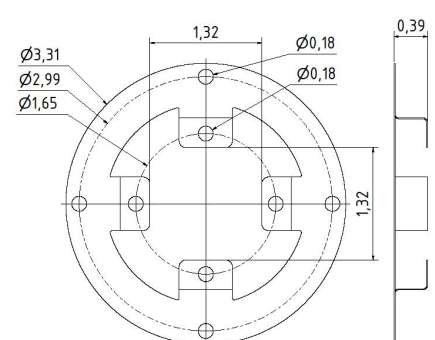

Spring Couplings for 2REX, REXM

mm **Part No. 80147418**
 Material: Stainless Steel

inches

mm **Part No. 00140159**
 Material: Stainless steel

inches

mm **Part No. 80141203**
 Material: Stainless steel

inches

mm **Part No. 80142932**
 Material: Stainless steel

inches

Spring Couplings for 2REX, REXM