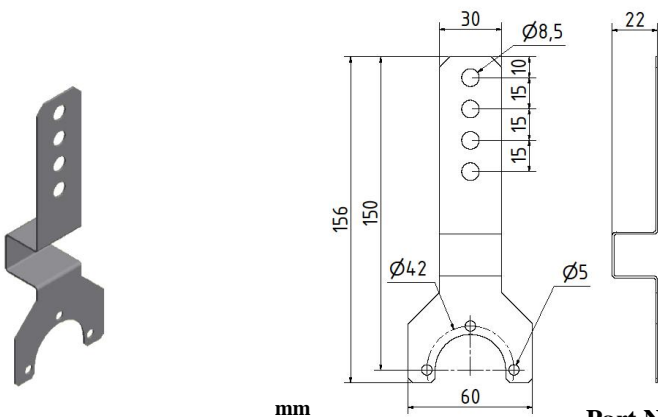

Spring Couplings for 2REX, REXM

mm **Part No. 80147418**
 Material: Stainless Steel

inches

mm **Part No. 00140159**
 Material: Stainless steel

inches

mm **Part No. 80141203**
 Material: Stainless steel

inches

mm **Part No. 80142932**
 Material: Stainless steel

inches

Spring Couplings for 2REX, REXM