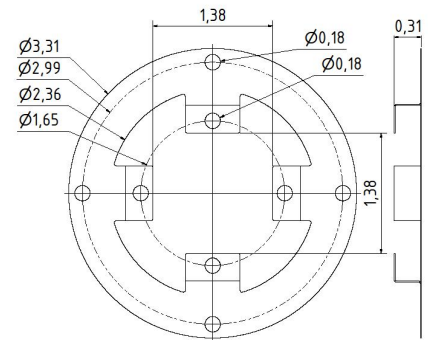

Spring Couplings for 2REX, REXM

mm **Part No. 80147418**
 Material: Stainless Steel

inches

mm **Part No. 00140159**
 Material: Stainless steel

inches

mm **Part No. 80141203**
 Material: Stainless steel

inches

mm **Part No. 80142932**
 Material: Stainless steel

inches

Spring Couplings for 2REX, REXM