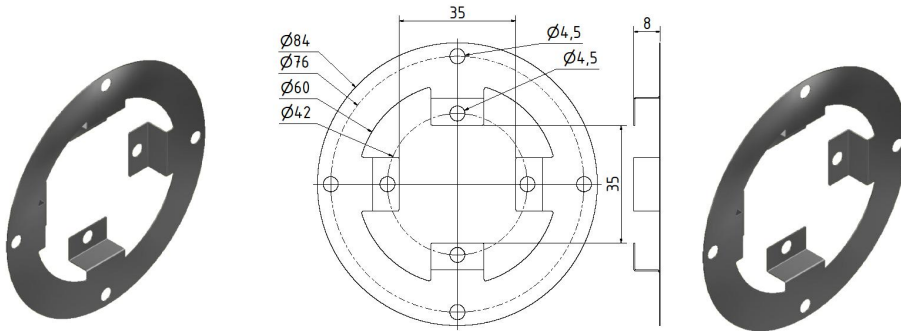

Spring Couplings for 2REX, REXM

mm **Part No. 80147418**
 Material: Stainless Steel

inches

mm **Part No. 00140159**
 Material: Stainless steel

inches

mm **Part No. 80141203**
 Material: Stainless steel

inches

mm **Part No. 80142932**
 Material: Stainless steel

inches

Spring Couplings for 2REX, REXM