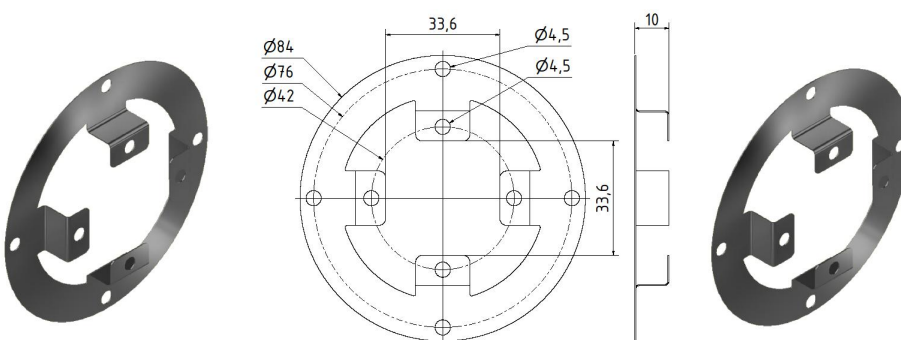

Spring Couplings for 2REX, REXM

mm **Part No. 80147418**
 Material: Stainless Steel

inches

mm **Part No. 00140159**
 Material: Stainless steel

inches

mm **Part No. 80141203**
 Material: Stainless steel

inches

mm **Part No. 80142932**
 Material: Stainless steel

inches

Spring Couplings for 2REX, REXM