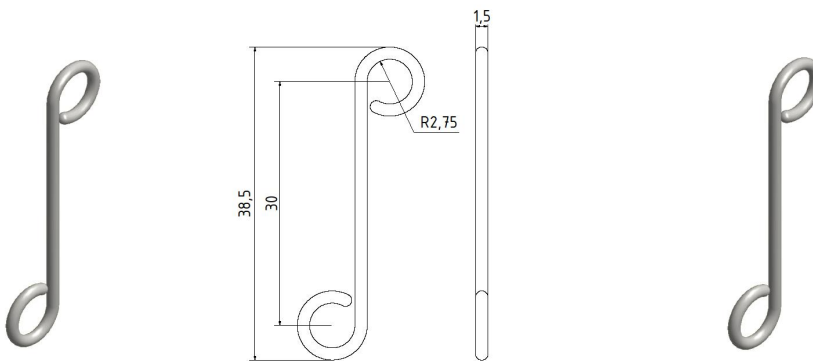

Spring Couplings for 2REX, REXM

mm **Part No. 80147418**
 Material: Stainless Steel

inches

mm **Part No. 00140159**
 Material: Stainless steel

inches

mm **Part No. 80141203**
 Material: Stainless steel

inches

mm **Part No. 80142932**
 Material: Stainless steel

inches

Spring Couplings for 2REX, REXM