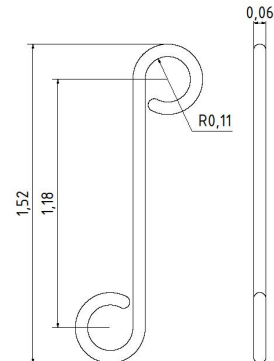

Spring Couplings for 2REX, REXM

mm **Part No. 80147418**
 Material: Stainless Steel

inches

mm **Part No. 00140159**
 Material: Stainless steel

inches

mm **Part No. 80141203**
 Material: Stainless steel

inches

mm **Part No. 80142932**
 Material: Stainless steel

inches

Spring Couplings for 2REX, REXM