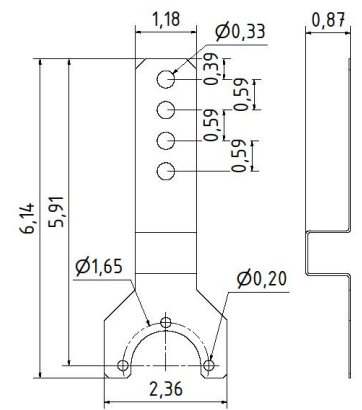

Spring Couplings for 2REX, REXM

mm **Part No. 80147418**
 Material: Stainless Steel

inches

mm **Part No. 00140159**
 Material: Stainless steel

inches

mm **Part No. 80141203**
 Material: Stainless steel

inches

mm **Part No. 80142932**
 Material: Stainless steel

inches

Spring Couplings for 2REX, REXM