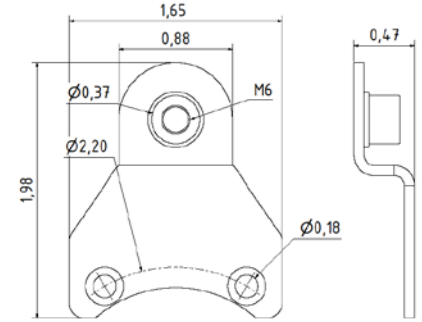

Spring Couplings for SCH86

Part No. **80131017**
Material: Stainless Steel

inches

Part No. **80131067**
Material: Stainless steel

inches

Part No. **80132464**
Material: Stainless steel

inches

Part No. **80131062**
Material: Stainless steel

inches

Spring Couplings for SCH86

Mounting Plate for torque arm

mm

Part No. 80141730
Material: Stainless steel

inches

Mounting Plate for torque arm

mm

Part No. 80141765
Material: Stainless steel

inches

mm

Part No. 80131884

inches

Spring Couplings for SCH86

Part No. 80131699

inches

Part No. 80131523

inches