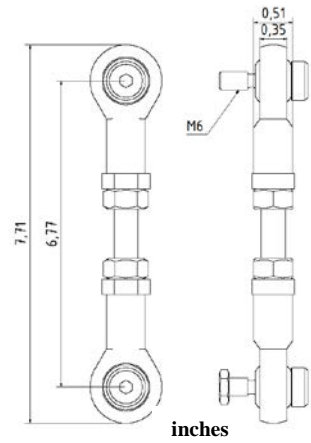

Spring Couplings for SCH86

Part No. **80131017**
Material: Stainless Steel

inches

Part No. **80131067**
Material: Stainless steel

inches

Part No. **80132464**
Material: Stainless steel

inches

Part No. **80131062**
Material: Stainless steel

inches

Spring Couplings for SCH86

Mounting Plate for torque arm

mm

Part No. 80141730
Material: Stainless steel

inches

Mounting Plate for torque arm

mm

Part No. 80141765
Material: Stainless steel

inches

mm

Part No. 80131884

inches

Spring Couplings for SCH86

Part No. 80131699

inches

Part No. 80131523

inches