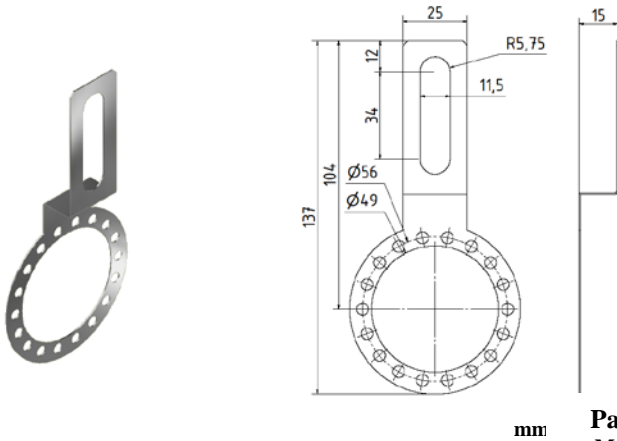

Spring Couplings for SCH86

Part No. **80131017**
Material: Stainless Steel

inches

Part No. **80131067**
Material: Stainless steel

inches

Part No. **80132464**
Material: Stainless steel

inches

Part No. **80131062**
Material: Stainless steel

inches

Spring Couplings for SCH86

Mounting Plate for torque arm

mm

Part No. 80141730
Material: Stainless steel

inches

Mounting Plate for torque arm

mm

Part No. 80141765
Material: Stainless steel

inches

mm

Part No. 80131884

inches

Spring Couplings for SCH86

Part No. 80131699

inches

Part No. 80131523

inches