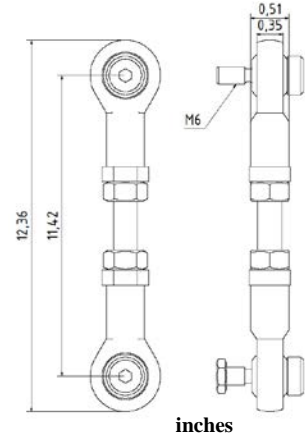

Spring Couplings for SCH86

Part No. **80131017**
Material: Stainless Steel

inches

Part No. **80131067**
Material: Stainless steel

inches

Part No. **80132464**
Material: Stainless steel

inches

Part No. **80131062**
Material: Stainless steel

inches

Spring Couplings for SCH86

Mounting Plate for torque arm

mm

Part No. 80141730
Material: Stainless steel

inches

Mounting Plate for torque arm

mm

Part No. 80141765
Material: Stainless steel

inches

mm

Part No. 80131884

inches

Spring Couplings for SCH86

Part No. 80131699

inches

Part No. 80131523

inches