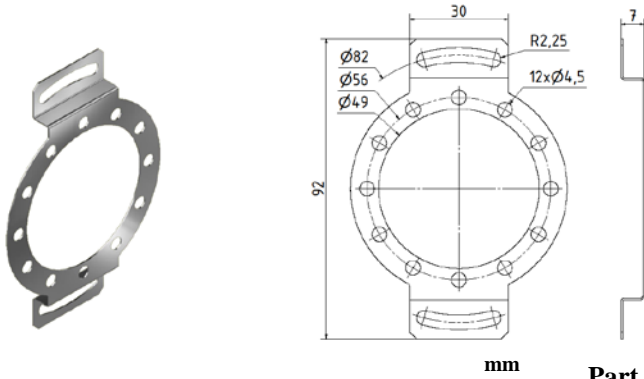

Spring Couplings for SCH86

Part No. **80131017**
Material: Stainless Steel

inches

Part No. **80131067**
Material: Stainless steel

inches

Part No. **80132464**
Material: Stainless steel

inches

Part No. **80131062**
Material: Stainless steel

inches

Spring Couplings for SCH86

Mounting Plate for torque arm

mm

Part No. 80141730
Material: Stainless steel

inches

Mounting Plate for torque arm

mm

Part No. 80141765
Material: Stainless steel

inches

mm

Part No. 80131884

inches

Spring Couplings for SCH86

Part No. 80131699

inches

Part No. 80131523

inches