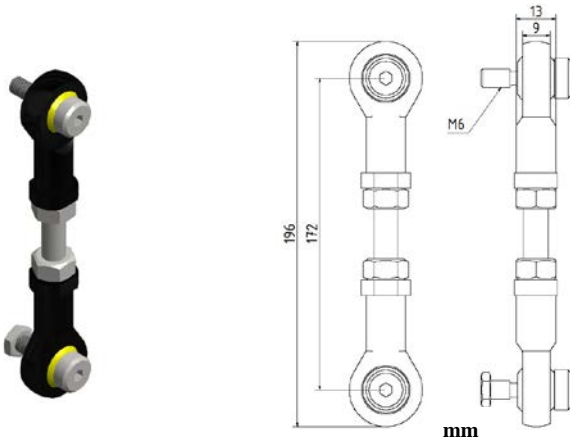

Spring Couplings for SCH86

Part No. **80131017**
Material: Stainless Steel

inches

Part No. **80131067**
Material: Stainless steel

inches

Part No. **80132464**
Material: Stainless steel

inches

Part No. **80131062**
Material: Stainless steel

inches

Spring Couplings for SCH86

Mounting Plate for torque arm

mm

Part No. 80141730
Material: Stainless steel

inches

Mounting Plate for torque arm

mm

Part No. 80141765
Material: Stainless steel

inches

mm

Part No. 80131884

inches

Spring Couplings for SCH86

Part No. 80131699

inches

Part No. 80131523

inches