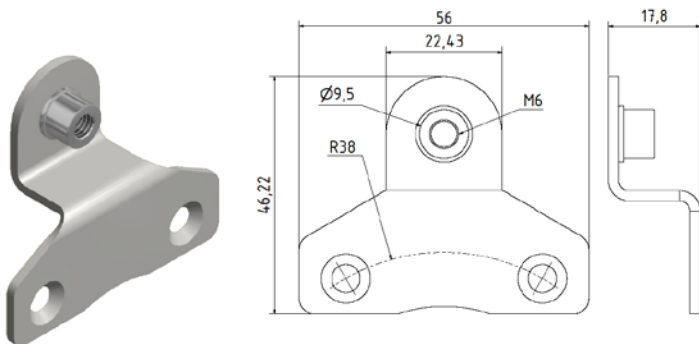

Spring Couplings for SCH86

Part No. **80131017**
Material: Stainless Steel

inches

Part No. **80131067**
Material: Stainless steel

inches

Part No. **80132464**
Material: Stainless steel

inches

Part No. **80131062**
Material: Stainless steel

inches

Spring Couplings for SCH86

Mounting Plate for torque arm

mm

Part No. 80141730
Material: Stainless steel

inches

Mounting Plate for torque arm

mm

Part No. 80141765
Material: Stainless steel

inches

mm

Part No. 80131884

inches

Spring Couplings for SCH86

Part No. 80131699

inches

Part No. 80131523

inches