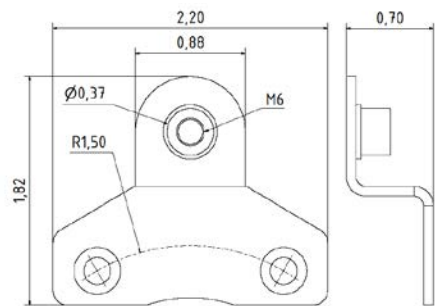

Spring Couplings for SCH86

Part No. **80131017**
Material: Stainless Steel

inches

Part No. **80131067**
Material: Stainless steel

inches

Part No. **80132464**
Material: Stainless steel

inches

Part No. **80131062**
Material: Stainless steel

inches

Spring Couplings for SCH86

Mounting Plate for torque arm

mm

Part No. 80141730
Material: Stainless steel

inches

Mounting Plate for torque arm

mm

Part No. 80141765
Material: Stainless steel

inches

mm

Part No. 80131884

inches

Spring Couplings for SCH86

Part No. 80131699

inches

Part No. 80131523

inches