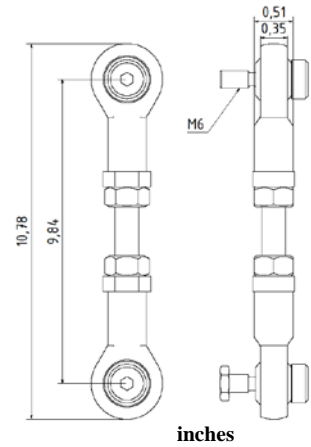

Spring Couplings for SCH86

Part No. **80131017**
Material: Stainless Steel

inches

Part No. **80131067**
Material: Stainless steel

inches

Part No. **80132464**
Material: Stainless steel

inches

Part No. **80131062**
Material: Stainless steel

inches

Spring Couplings for SCH86

Mounting Plate for torque arm

mm

Part No. 80141730
Material: Stainless steel

inches

Mounting Plate for torque arm

mm

Part No. 80141765
Material: Stainless steel

inches

mm

Part No. 80131884

inches

Spring Couplings for SCH86

Part No. 80131699

inches

Part No. 80131523

inches