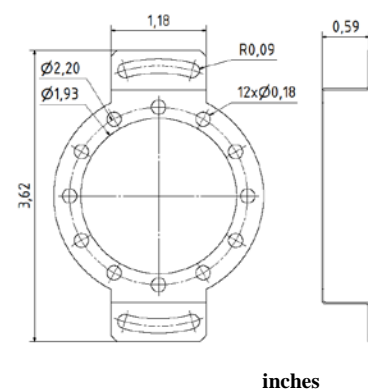

Spring Couplings for SCH86

Part No. **80131017**
Material: Stainless Steel

inches

Part No. **80131067**
Material: Stainless steel

inches

Part No. **80132464**
Material: Stainless steel

inches

Part No. **80131062**
Material: Stainless steel

inches

Spring Couplings for SCH86

Mounting Plate for torque arm

mm

Part No. 80141730
Material: Stainless steel

inches

Mounting Plate for torque arm

mm

Part No. 80141765
Material: Stainless steel

inches

mm

Part No. 80131884

inches

Spring Couplings for SCH86

Part No. 80131699

inches

Part No. 80131523

inches