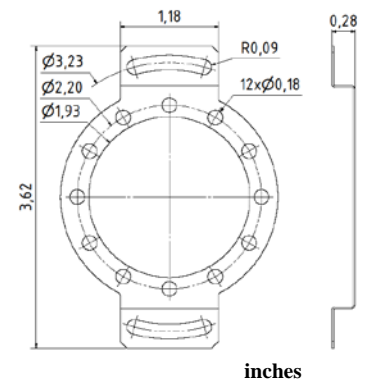

Spring Couplings for SCH86

Part No. **80131017**
Material: Stainless Steel

inches

Part No. **80131067**
Material: Stainless steel

inches

Part No. **80132464**
Material: Stainless steel

inches

Part No. **80131062**
Material: Stainless steel

inches

Spring Couplings for SCH86

Mounting Plate for torque arm

mm

Part No. 80141730
Material: Stainless steel

inches

Mounting Plate for torque arm

mm

Part No. 80141765
Material: Stainless steel

inches

mm

Part No. 80131884

inches

Spring Couplings for SCH86

Part No. 80131699

inches

Part No. 80131523

inches