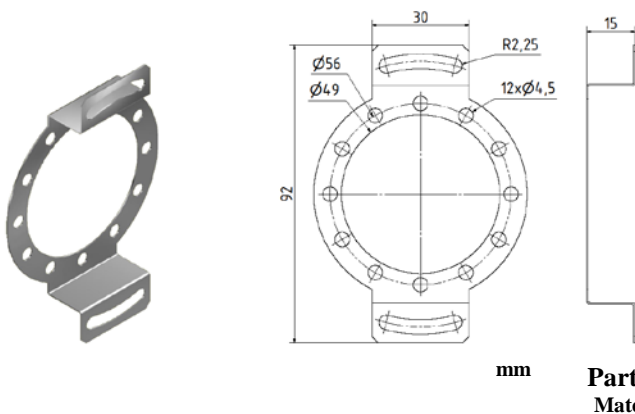

Spring Couplings for SCH86

Part No. **80131017**
Material: Stainless Steel

inches

Part No. **80131067**
Material: Stainless steel

inches

Part No. **80132464**
Material: Stainless steel

inches

Part No. **80131062**
Material: Stainless steel

inches

Spring Couplings for SCH86

Mounting Plate for torque arm

mm

Part No. 80141730
Material: Stainless steel

inches

Mounting Plate for torque arm

mm

Part No. 80141765
Material: Stainless steel

inches

mm

Part No. 80131884

inches

Spring Couplings for SCH86

Part No. 80131699

inches

Part No. 80131523

inches