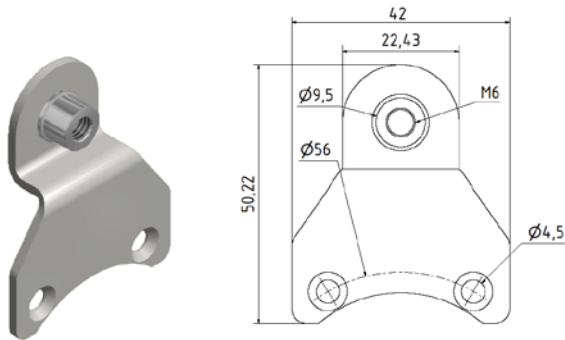

Spring Couplings for SCH86

Part No. **80131017**
Material: Stainless Steel

inches

Part No. **80131067**
Material: Stainless steel

inches

Part No. **80132464**
Material: Stainless steel

inches

Part No. **80131062**
Material: Stainless steel

inches

Spring Couplings for SCH86

Mounting Plate for torque arm

mm

Part No. 80141730
Material: Stainless steel

inches

Mounting Plate for torque arm

mm

Part No. 80141765
Material: Stainless steel

inches

mm

Part No. 80131884

inches

Spring Couplings for SCH86

Part No. 80131699

inches

Part No. 80131523

inches