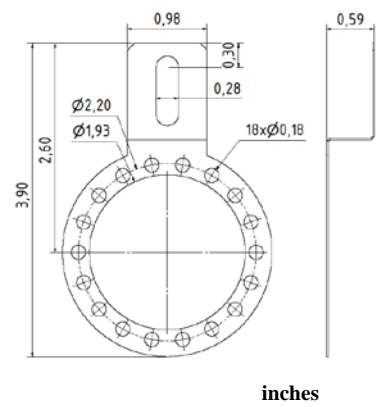

Spring Couplings for SCH86

Part No. **80131017**
Material: Stainless Steel

inches

Part No. **80131067**
Material: Stainless steel

inches

Part No. **80132464**
Material: Stainless steel

inches

Part No. **80131062**
Material: Stainless steel

inches

Spring Couplings for SCH86

Mounting Plate for torque arm

mm

Part No. 80141730
Material: Stainless steel

inches

Mounting Plate for torque arm

mm

Part No. 80141765
Material: Stainless steel

inches

mm

Part No. 80131884

inches

Spring Couplings for SCH86

Part No. 80131699

inches

Part No. 80131523

inches