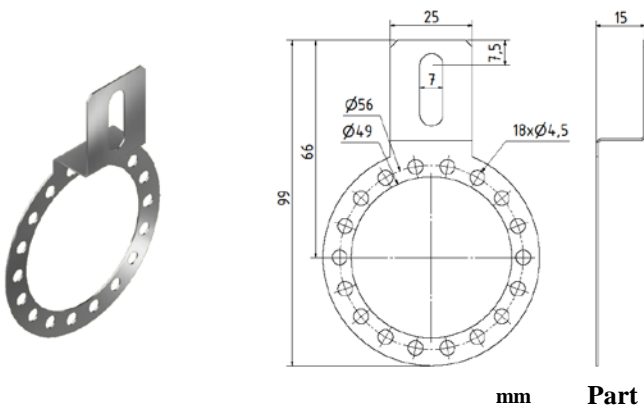

Spring Couplings for SCH86

Part No. **80131017**
Material: Stainless Steel

inches

Part No. **80131067**
Material: Stainless steel

inches

Part No. **80132464**
Material: Stainless steel

inches

Part No. **80131062**
Material: Stainless steel

inches

Spring Couplings for SCH86

Mounting Plate for torque arm

mm

Part No. 80141730
Material: Stainless steel

inches

Mounting Plate for torque arm

mm

Part No. 80141765
Material: Stainless steel

inches

mm

Part No. 80131884

inches

Spring Couplings for SCH86

Part No. 80131699

inches

Part No. 80131523

inches