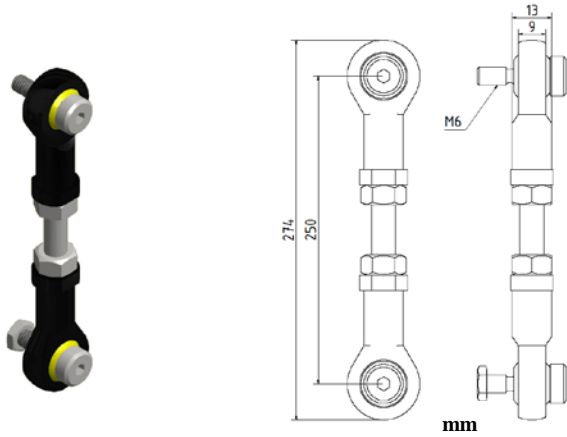

Spring Couplings for SCH86

Part No. **80131017**
Material: Stainless Steel

inches

Part No. **80131067**
Material: Stainless steel

inches

Part No. **80132464**
Material: Stainless steel

inches

Part No. **80131062**
Material: Stainless steel

inches

Spring Couplings for SCH86

Mounting Plate for torque arm

mm

Part No. 80141730
Material: Stainless steel

inches

Mounting Plate for torque arm

mm

Part No. 80141765
Material: Stainless steel

inches

mm

Part No. 80131884

inches

Spring Couplings for SCH86

Part No. 80131699

inches

Part No. 80131523

inches