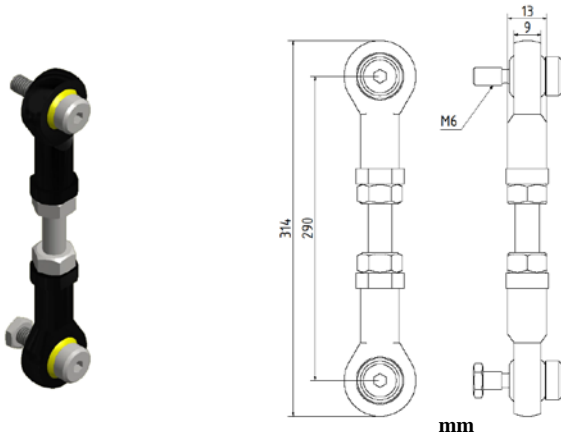

Spring Couplings for SCH86

Part No. **80131017**
Material: Stainless Steel

inches

Part No. **80131067**
Material: Stainless steel

inches

Part No. **80132464**
Material: Stainless steel

inches

Part No. **80131062**
Material: Stainless steel

inches

Spring Couplings for SCH86

Mounting Plate for torque arm

mm

Part No. 80141730
Material: Stainless steel

inches

Mounting Plate for torque arm

mm

Part No. 80141765
Material: Stainless steel

inches

mm

Part No. 80131884

inches

Spring Couplings for SCH86

Part No. 80131699

inches

Part No. 80131523

inches