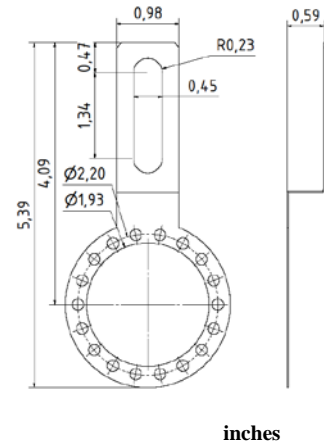

Spring Couplings for SCH86

Part No. **80131017**
Material: Stainless Steel

inches

Part No. **80131067**
Material: Stainless steel

inches

Part No. **80132464**
Material: Stainless steel

inches

Part No. **80131062**
Material: Stainless steel

inches

Spring Couplings for SCH86

Mounting Plate for torque arm

mm

Part No. 80141730
Material: Stainless steel

inches

Mounting Plate for torque arm

mm

Part No. 80141765
Material: Stainless steel

inches

mm

Part No. 80131884

inches

Spring Couplings for SCH86

Part No. 80131699

inches

Part No. 80131523

inches