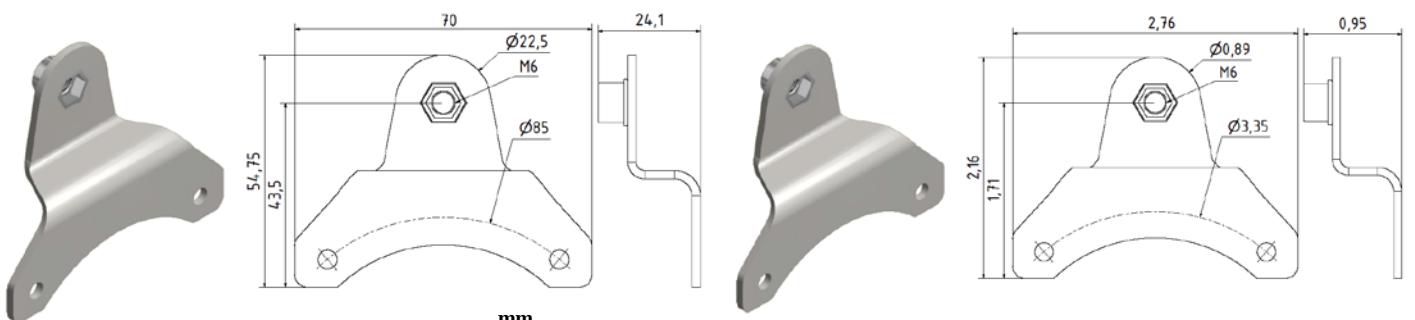

Spring Couplings for SCH94

mm **Part No. 80132688**
 Material: Stainless Steel

inches

mm **Part No. 80131951**
 Material: Stainless steel

inches

mm **Part No. 80132464**
 Material: Stainless steel

inches

mm **Part No. 80132176**
 Material: Stainless steel

inches

Spring Couplings for SCH94