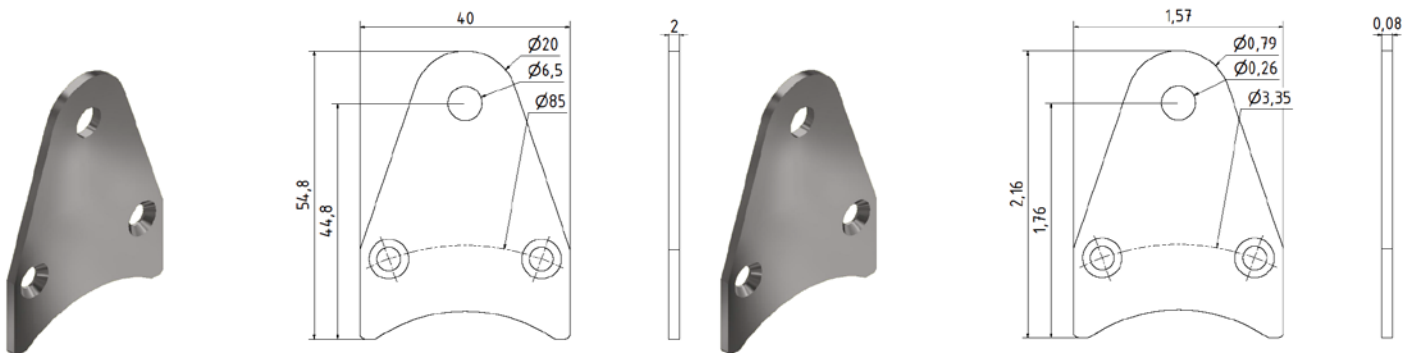

Spring Couplings for SCH94

mm **Part No. 80132688**
 Material: Stainless Steel

inches

mm **Part No. 80131951**
 Material: Stainless steel

inches

mm **Part No. 80132464**
 Material: Stainless steel

inches

mm **Part No. 80132176**
 Material: Stainless steel

inches

Spring Couplings for SCH94