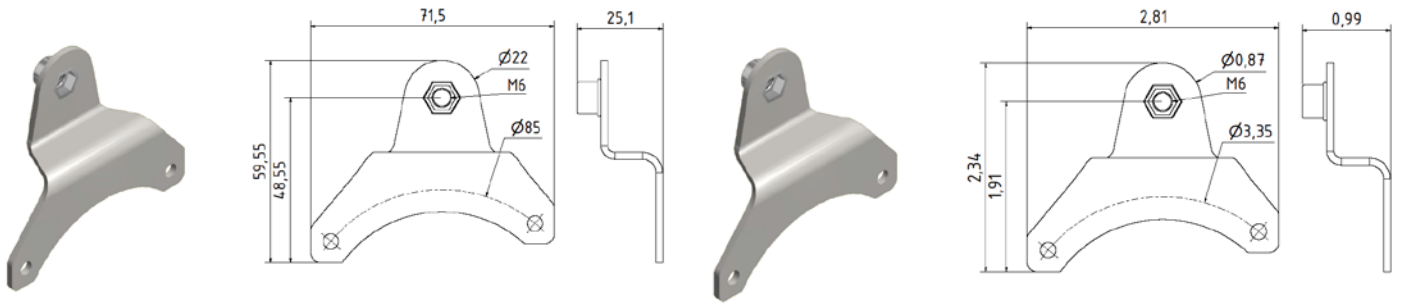

Spring Couplings for SCH94

mm **Part No. 80132688**
 Material: Stainless Steel

inches

mm **Part No. 80131951**
 Material: Stainless steel

inches

mm **Part No. 80132464**
 Material: Stainless steel

inches

mm **Part No. 80132176**
 Material: Stainless steel

inches

Spring Couplings for SCH94