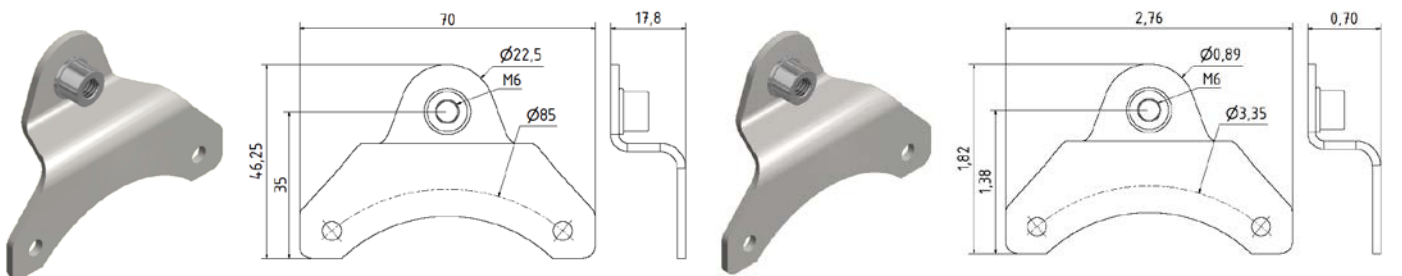

Spring Couplings for SCH94

mm **Part No. 80132688**
 Material: Stainless Steel

inches

mm **Part No. 80131951**
 Material: Stainless steel

inches

mm **Part No. 80132464**
 Material: Stainless steel

inches

mm **Part No. 80132176**
 Material: Stainless steel

inches

Spring Couplings for SCH94